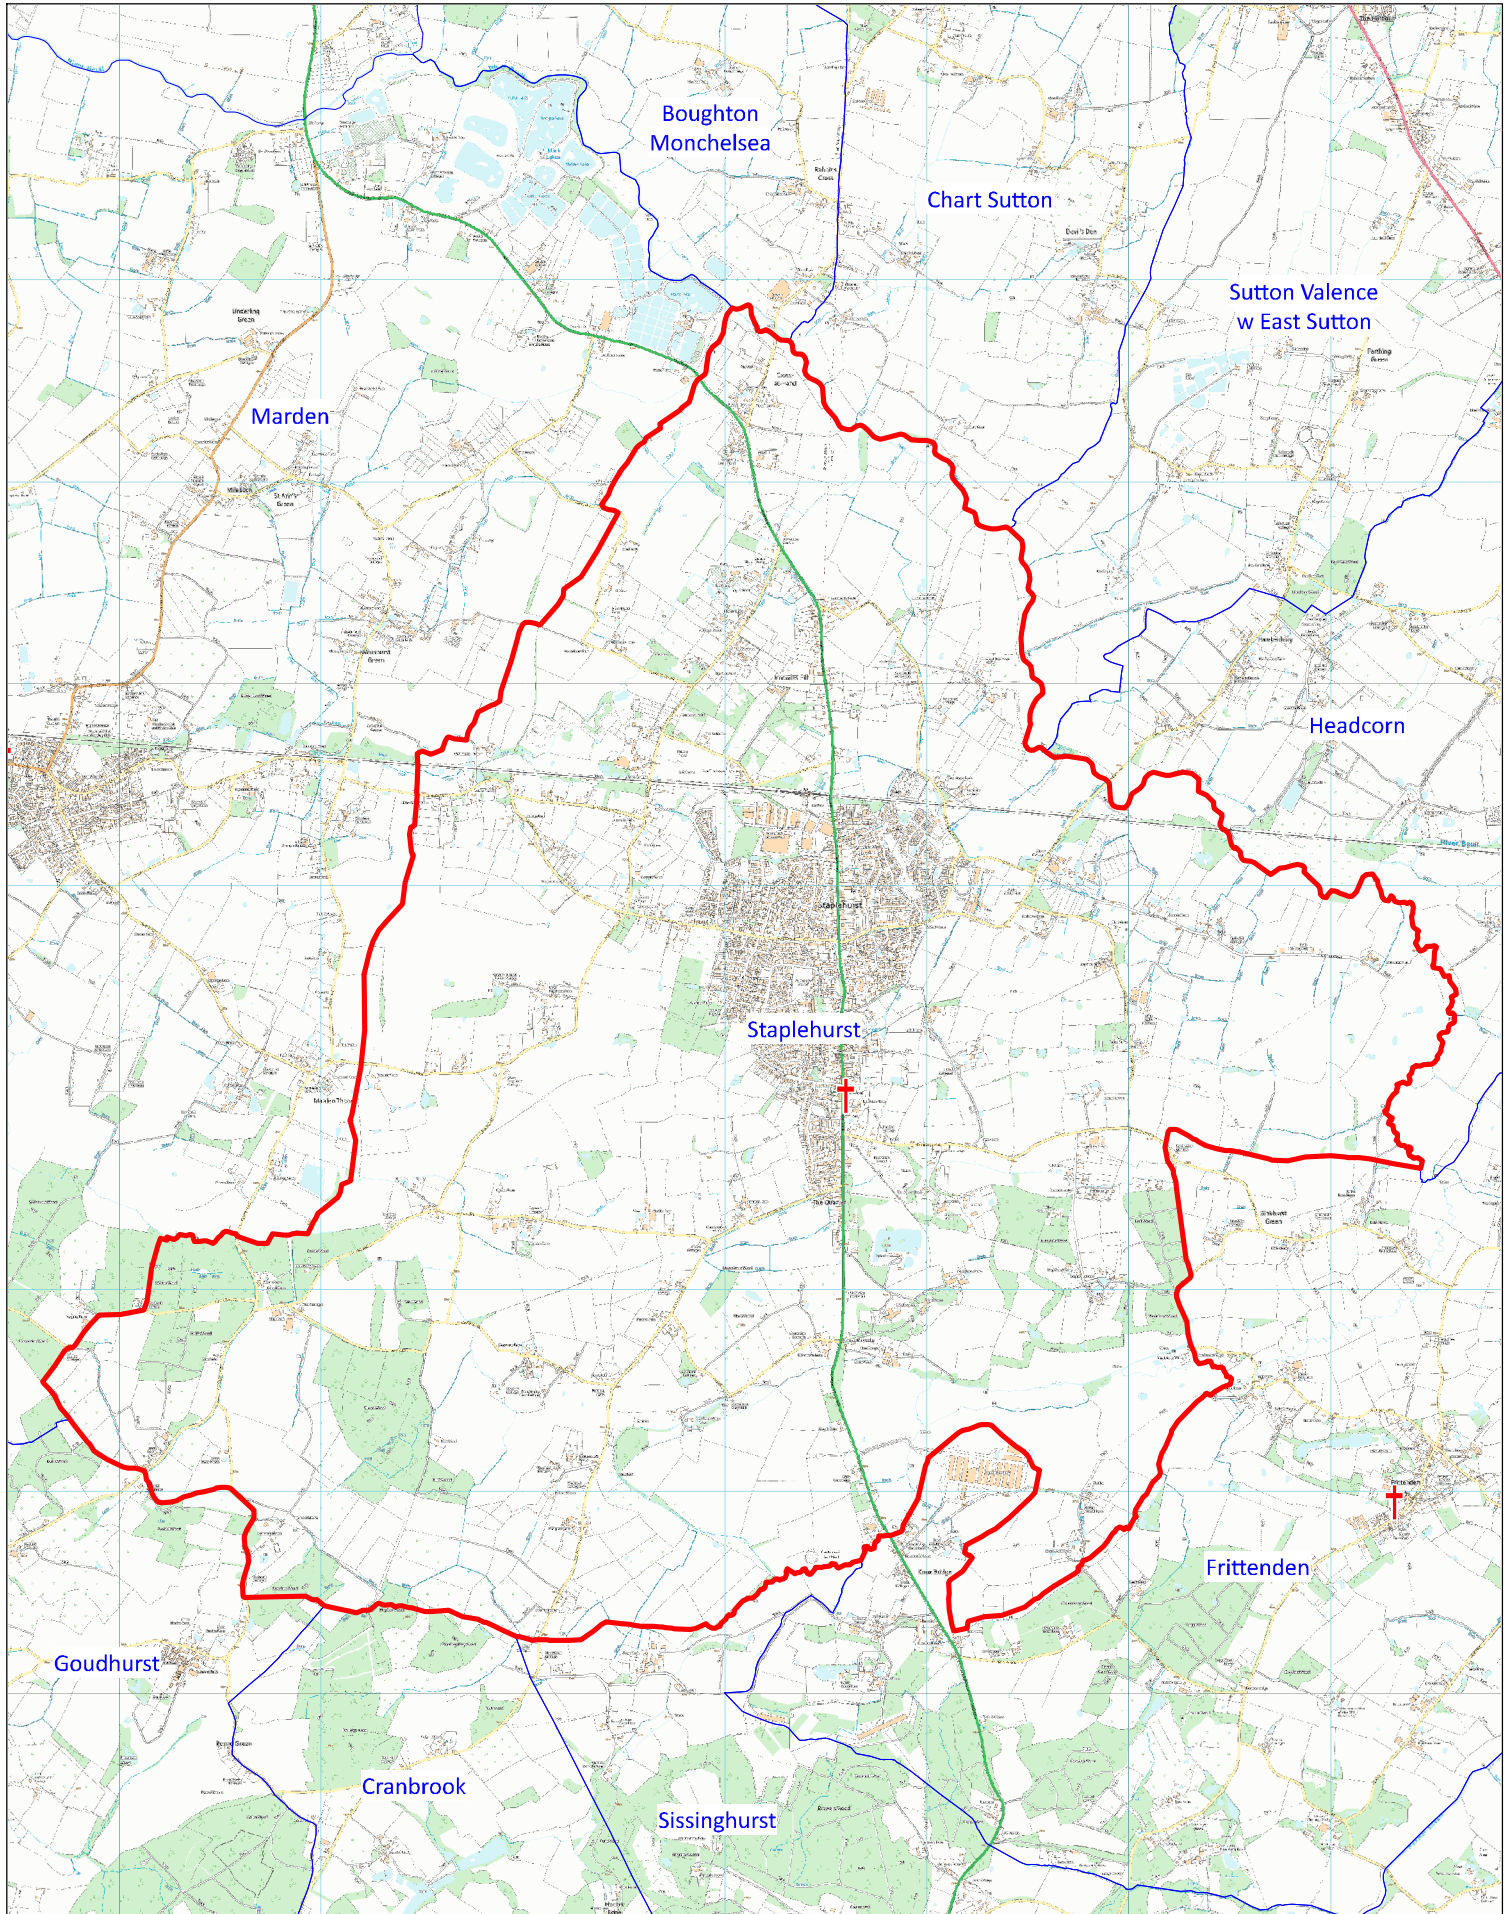

Benefice and Parish of Staplehurst

This map was compiled for the Diocese of Canterbury by Alistair Sutherland in May 2024 with digital data from Field Dynamics. It contains parish data supplied by the Commissioners of the Church of England, church location data from A Church Near You, and Ordnance Survey data reproduced with the permission of Ordnance Survey on behalf of HMSO. ©Crown copyright and database right 2024. All rights reserved. Ordnance Survey licences nos 100040148 and 100019918. Please note that some legal parish names may be abbreviated for clarity.