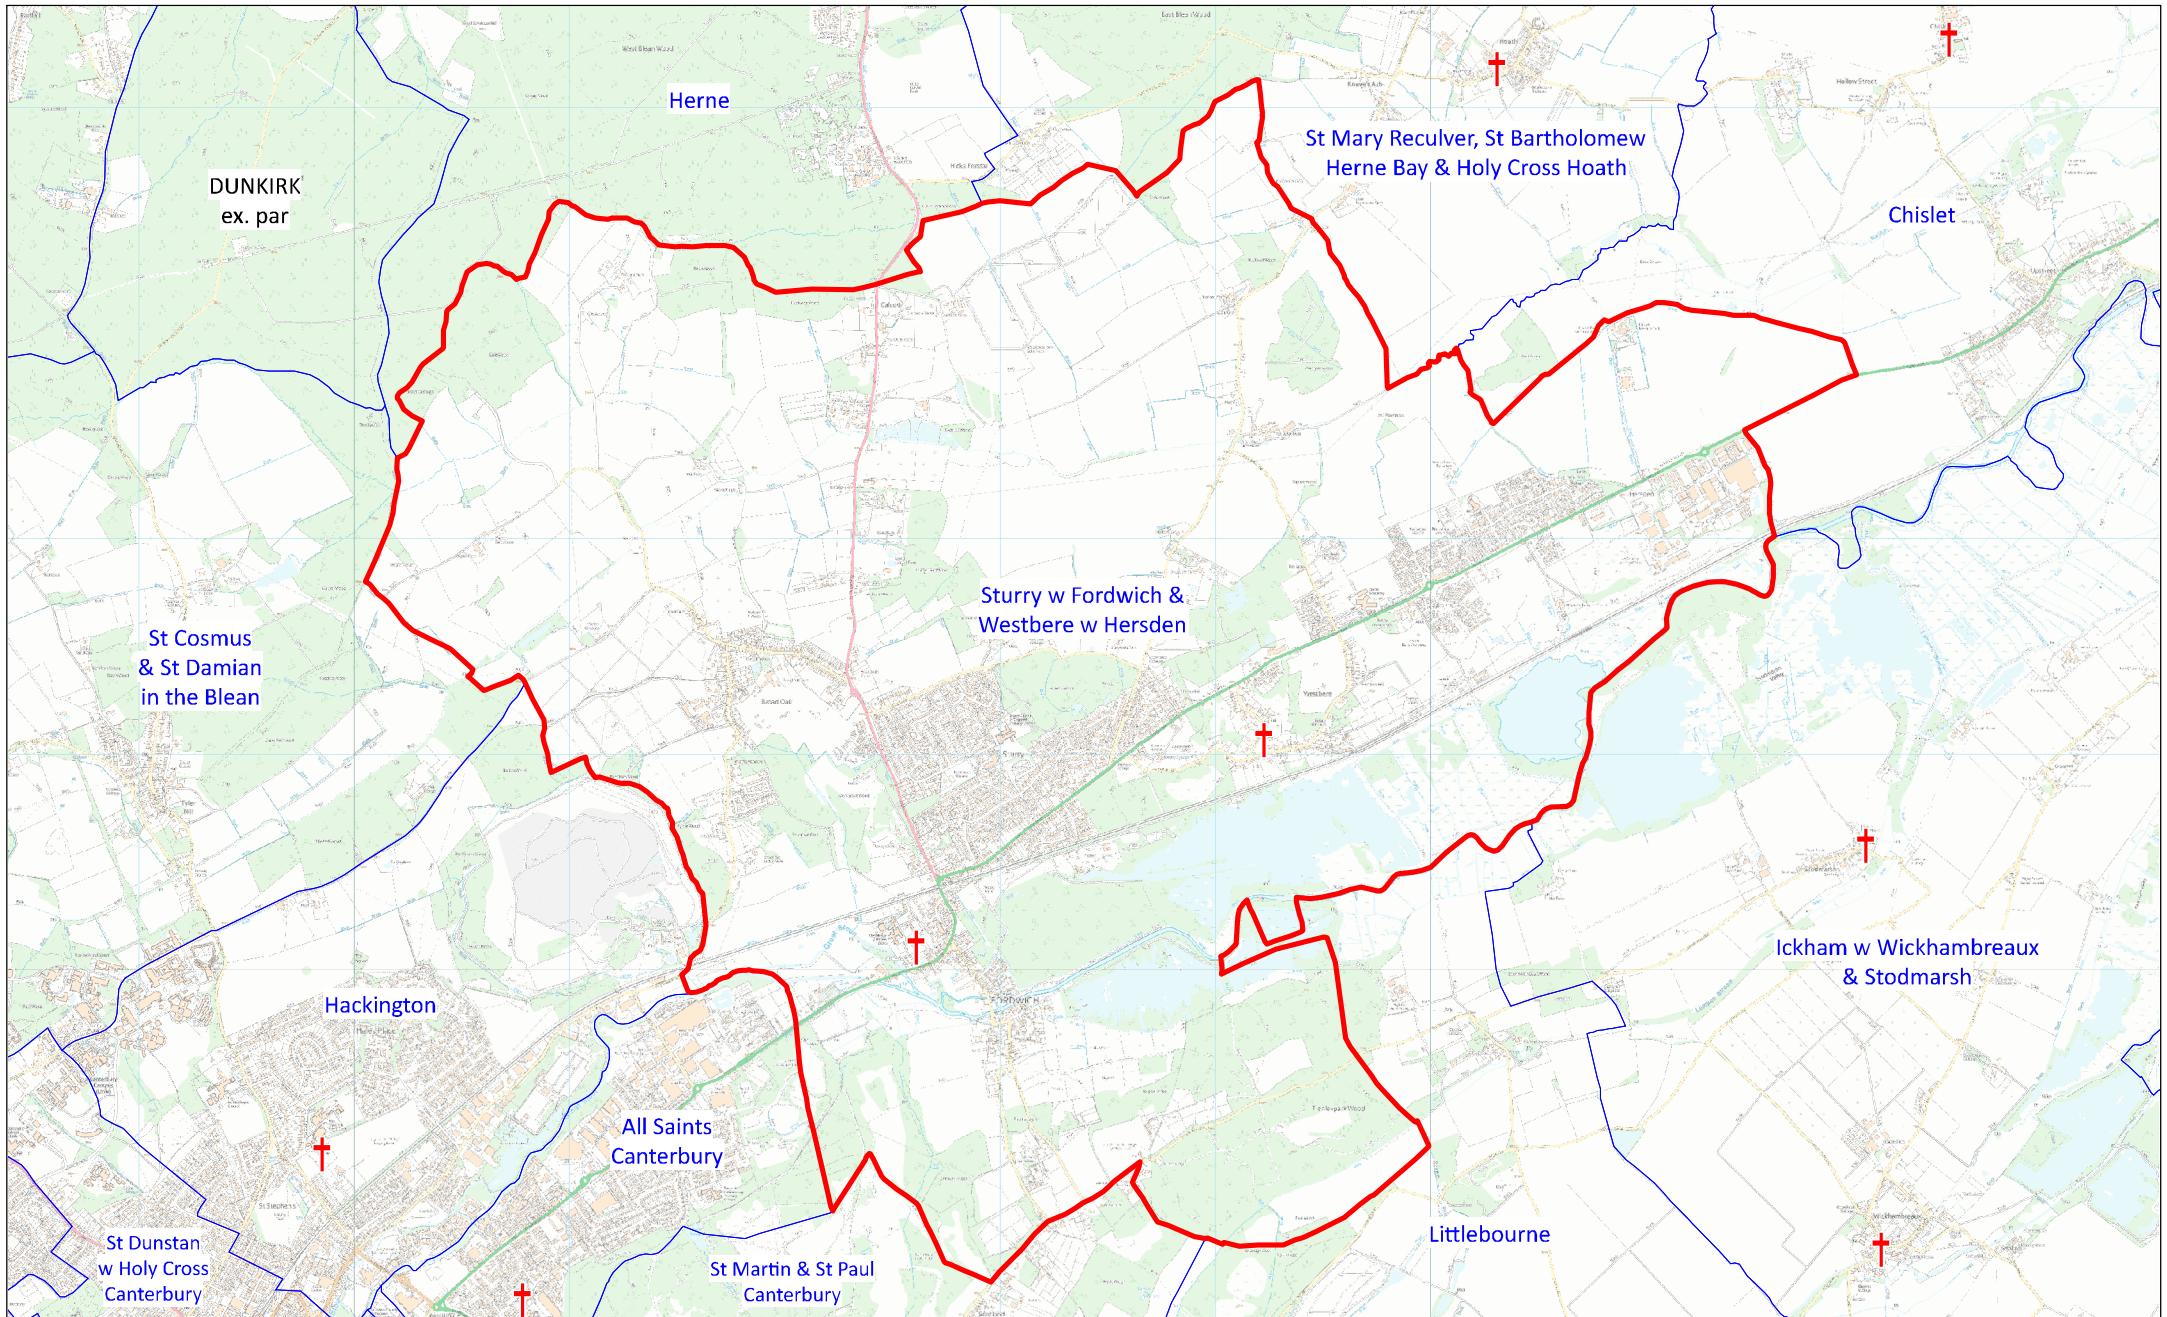

# Benefice and Parish of Sturry with Fordwich and Westbere with Hersden

This map was compiled for the Diocese of Canterbury by Alistair Sutherland in May 2024 with digital data from Field Dynamics. It contains parish data supplied by the Commissioners of the Church of England, church location data from A Church Near You, and Ordnance Survey data reproduced with the permission of Ordnance Survey on behalf of HMSO. ©Crown copyright and database right 2024. All rights reserved. Ordnance Survey licences nos 100040148 and 100019918. Please note that some legal parish names may be abbreviated for clarity.