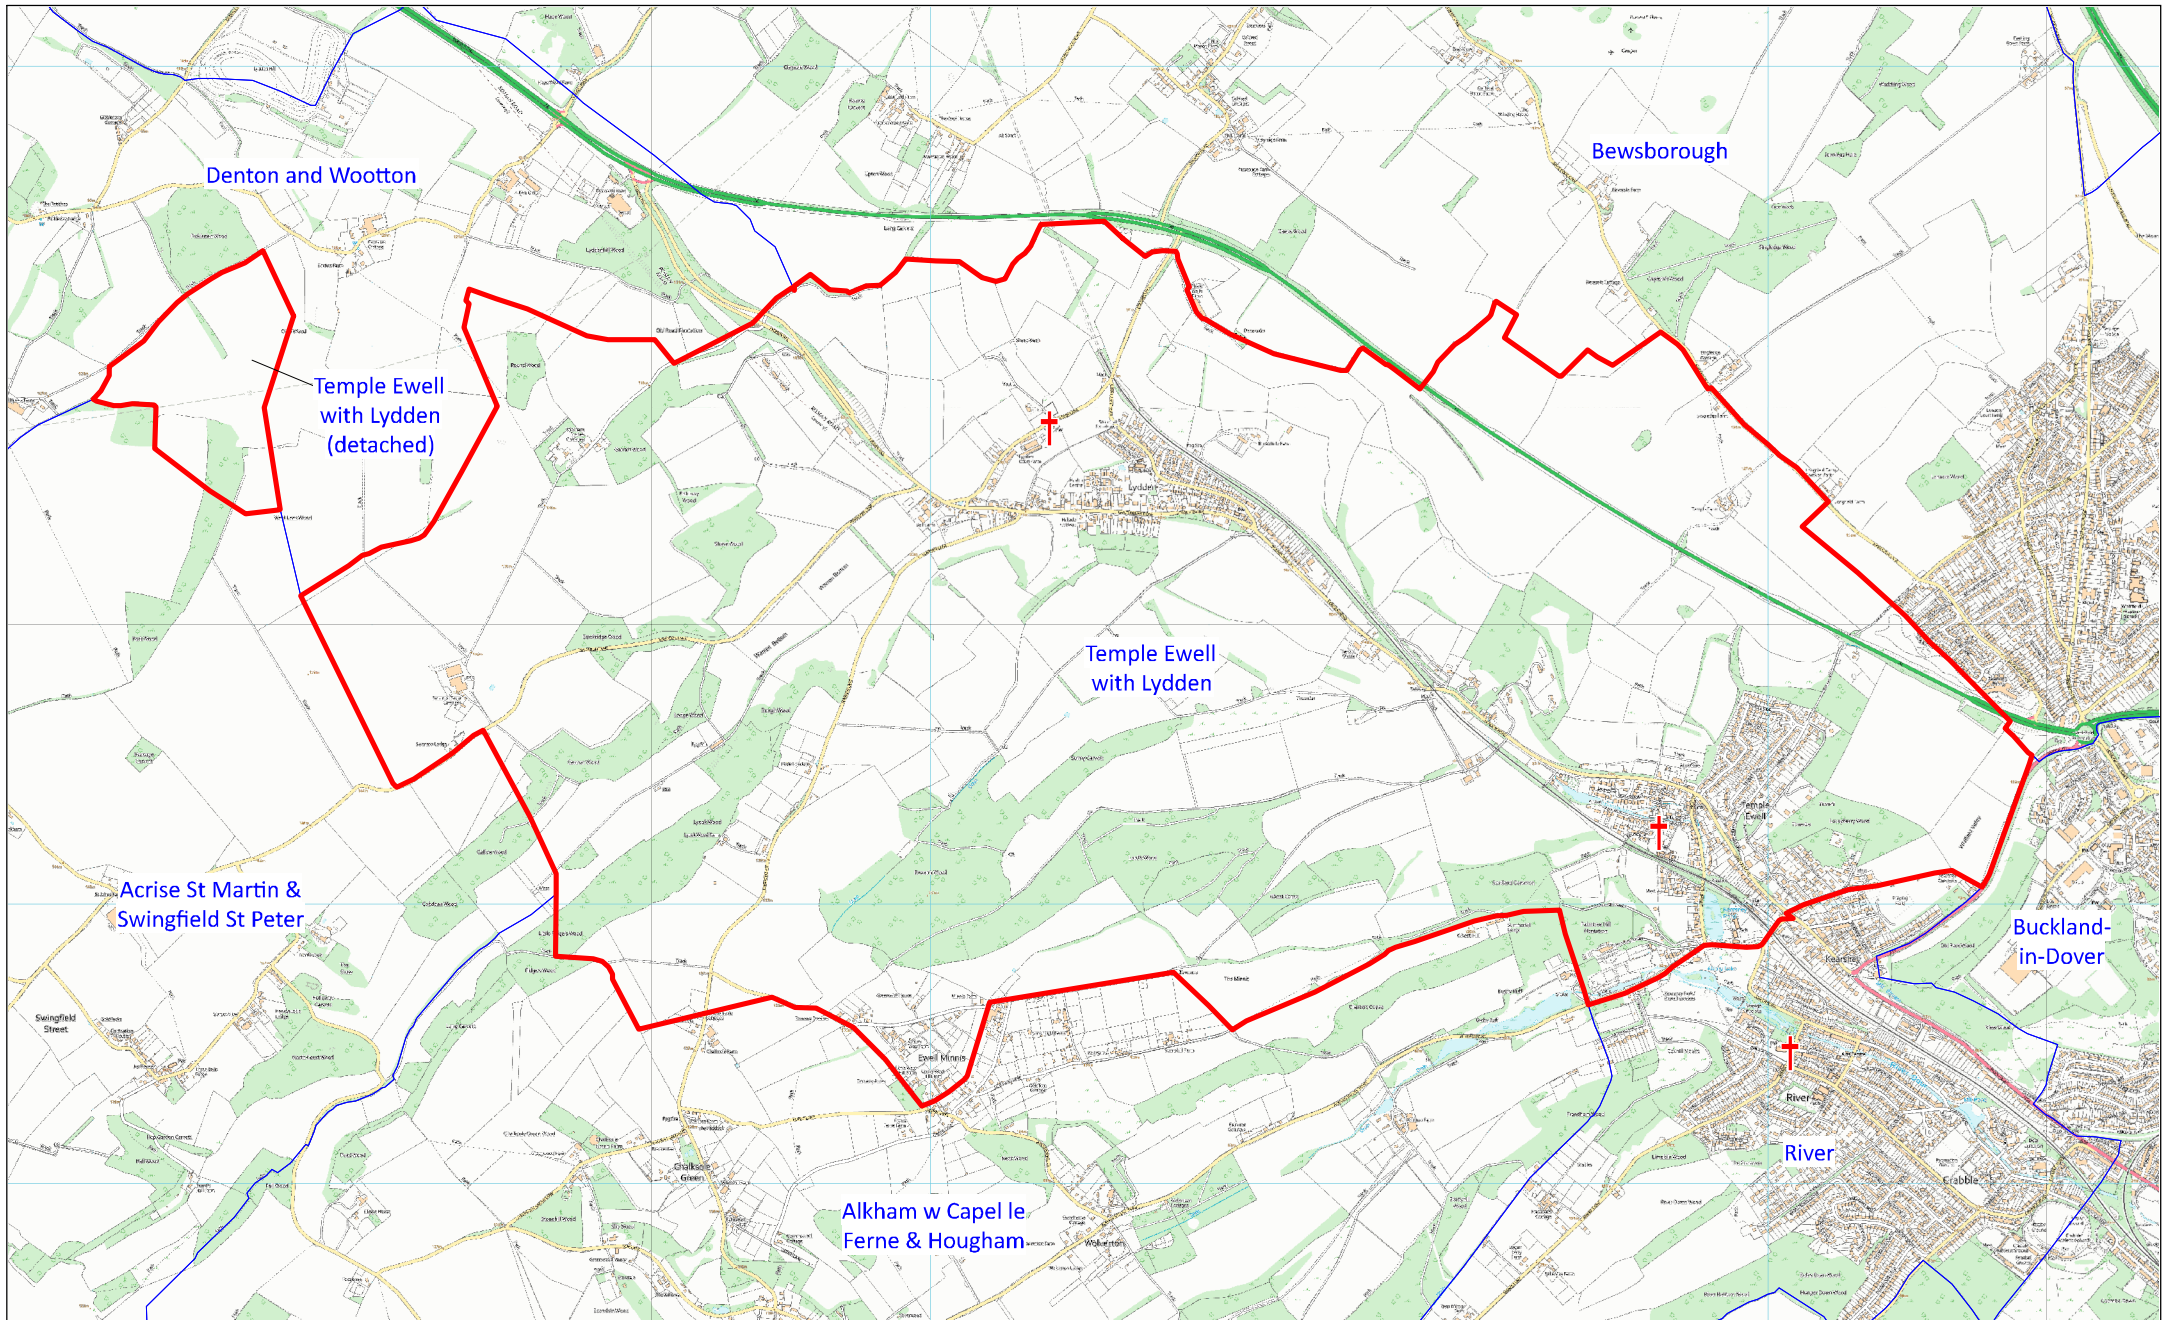

# Benefice and Parish of Temple Ewell with Lydden

This map was compiled for the Diocese of Canterbury by Alistair Sutherland in May 2024 with digital data from Field Dynamics. It contains parish data supplied by the Commissioners of the Church of England, church location data from A Church Near You, and Ordnance Survey data reproduced with the permission of Ordnance Survey on behalf of HMSO. ©Crown copyright and database right 2024. All rights reserved. Ordnance Survey licences nos 100040148 and 100019918. Please note that some legal parish names may be abbreviated for clarity.