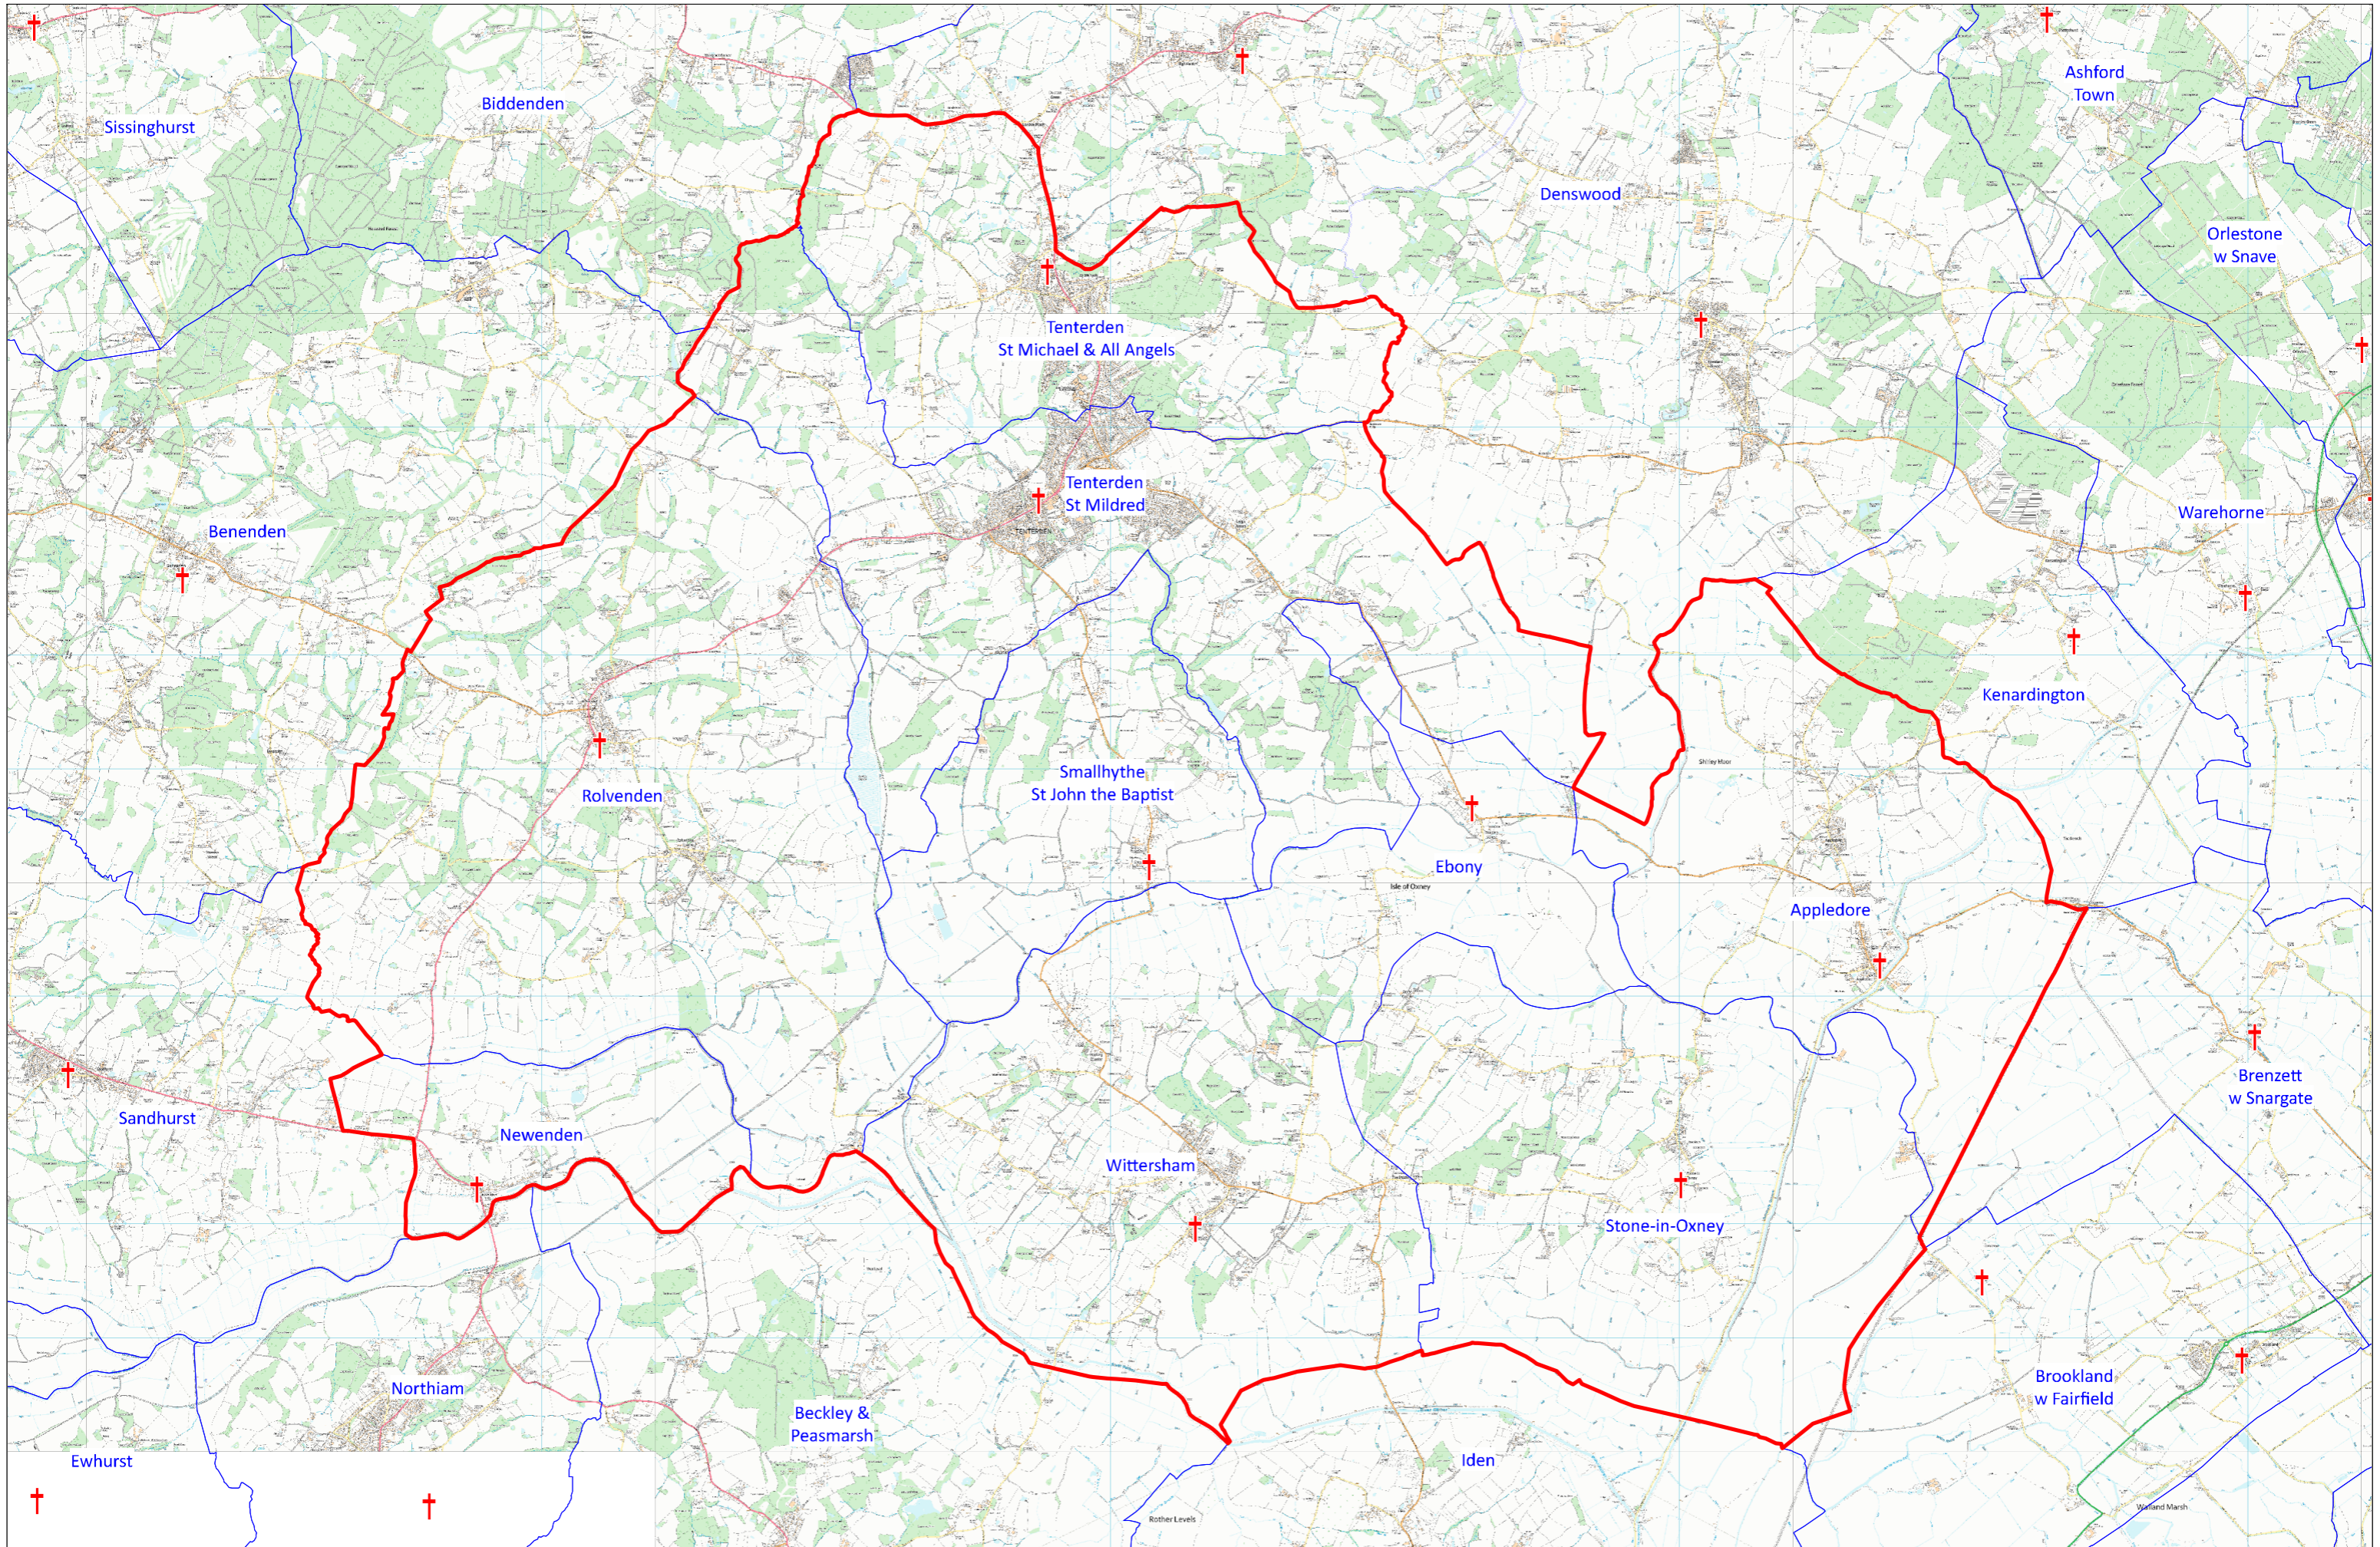

# Benefice of Tenterden, Rother and Oxney

This map was compiled for the Diocese of Canterbury by Alistair Sutherland in May 2024 with digital data from Field Dynamics. It contains parish data supplied by the Commissioners of the Church of England, church location data from A Church Near You, and Ordnance Survey data reproduced with the permission of Ordnance Survey on behalf of HMSO. ©Crown copyright and database right 2024. All rights reserved. Ordnance Survey licences nos 100040148 and 100019918. Please note that some legal parish names may be abbreviated for clarity.