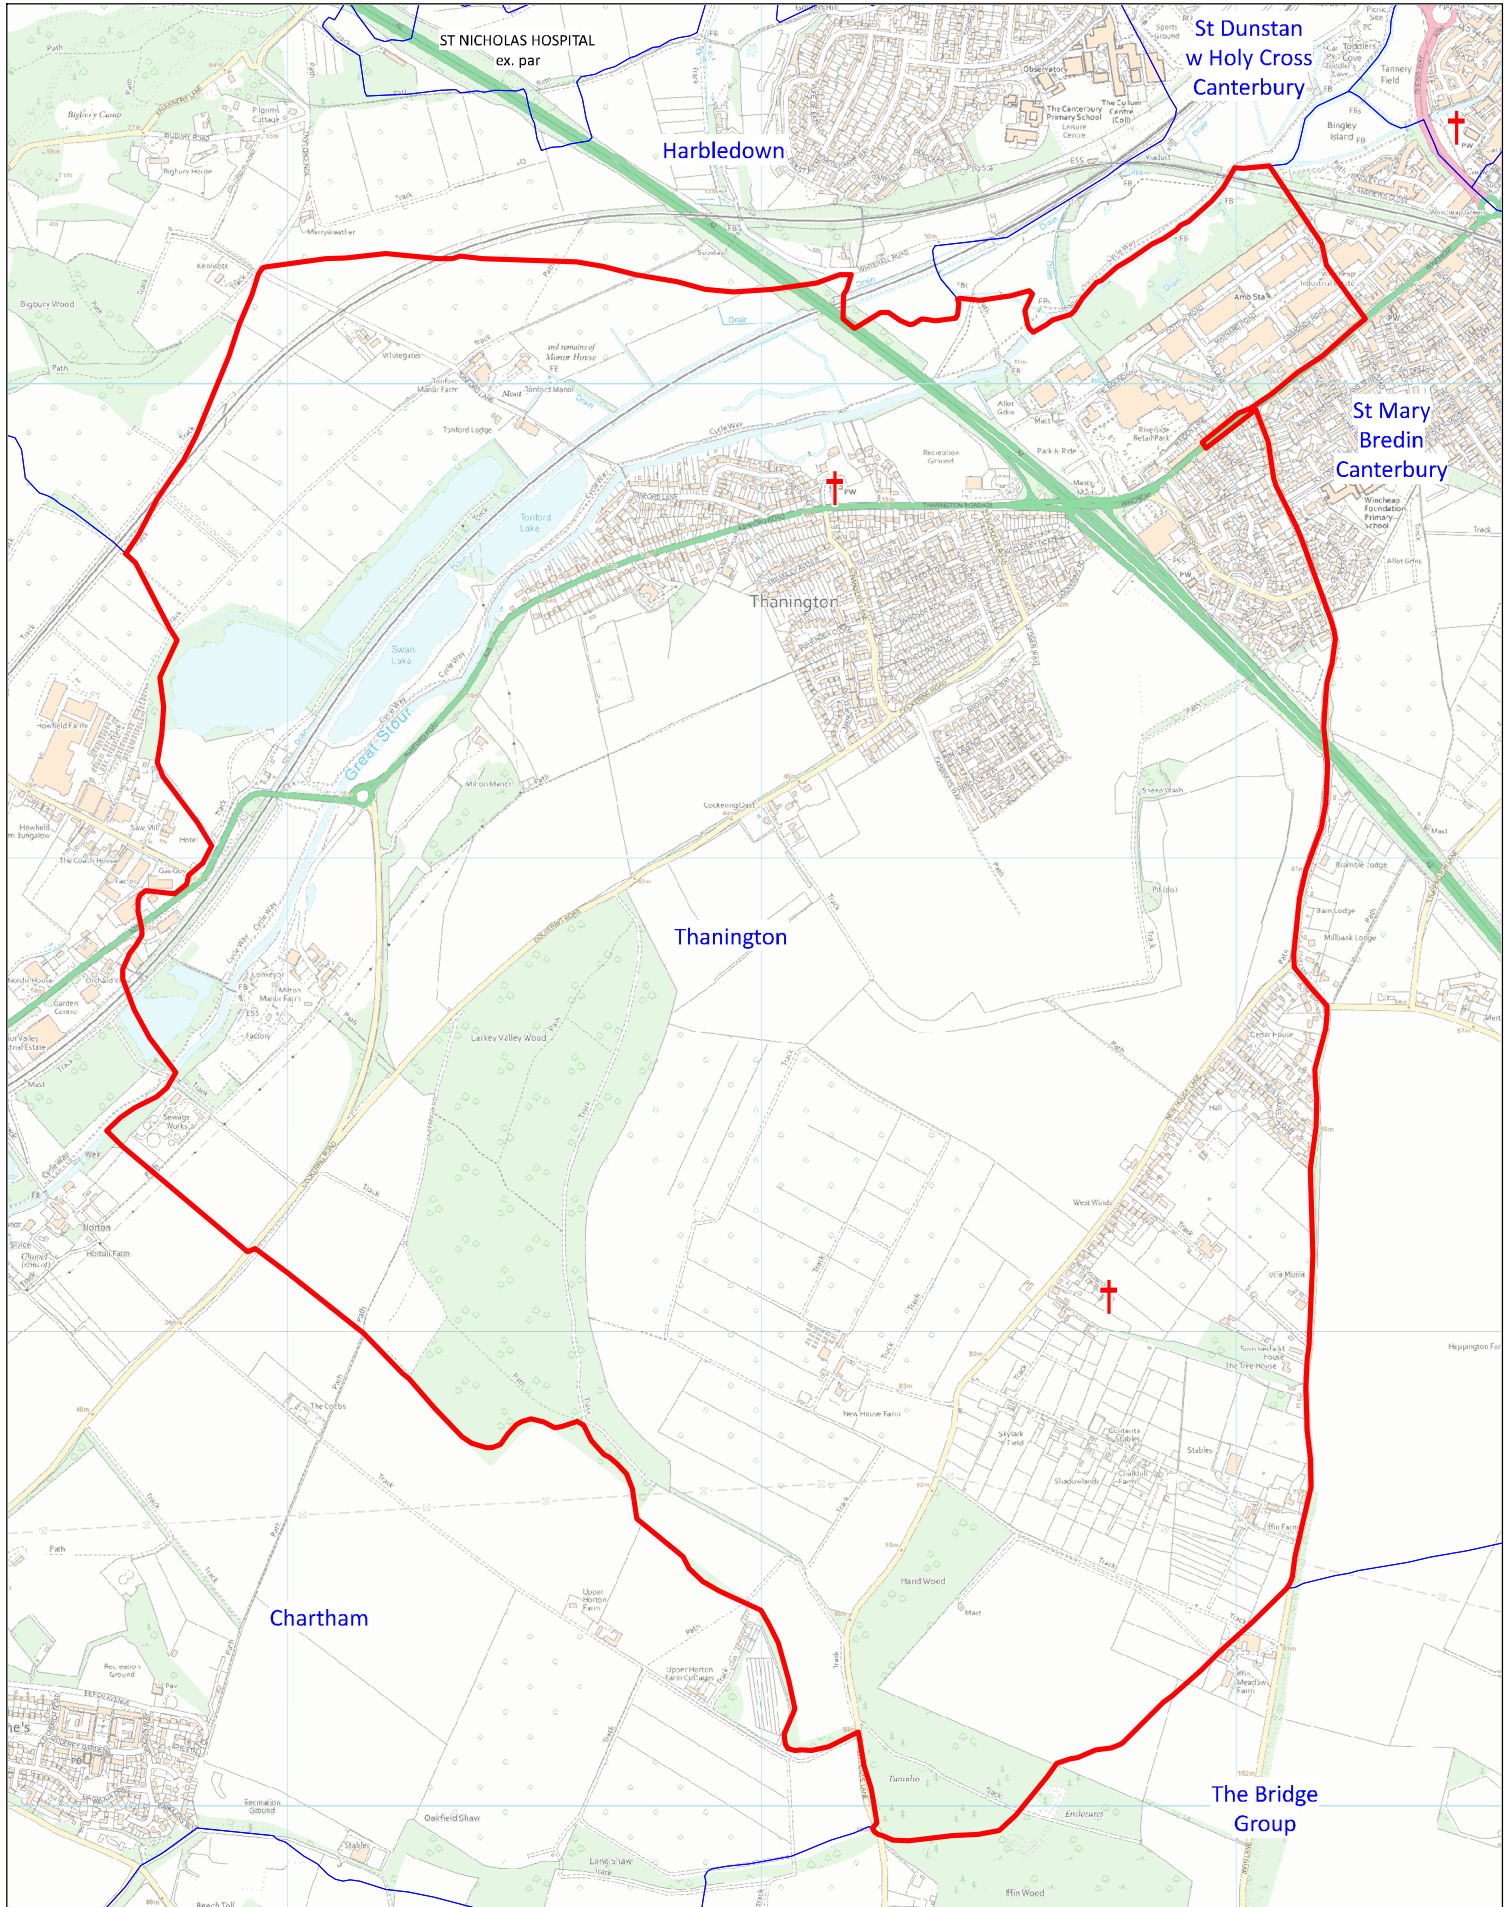

Benefice and Parish of Thanington

This map was compiled for the Diocese of Canterbury by Alistair Sutherland in May 2024 with digital data from Field Dynamics. It contains parish data supplied by the Commissioners of the Church of England, church location data from A Church Near You, and Ordnance Survey data reproduced with the permission of Ordnance Survey on behalf of HMSO. ©Crown copyright and database right 2024. All rights reserved. Ordnance Survey licences nos 100040148 and 100019918. Please note that some legal parish names may be abbreviated for clarity.