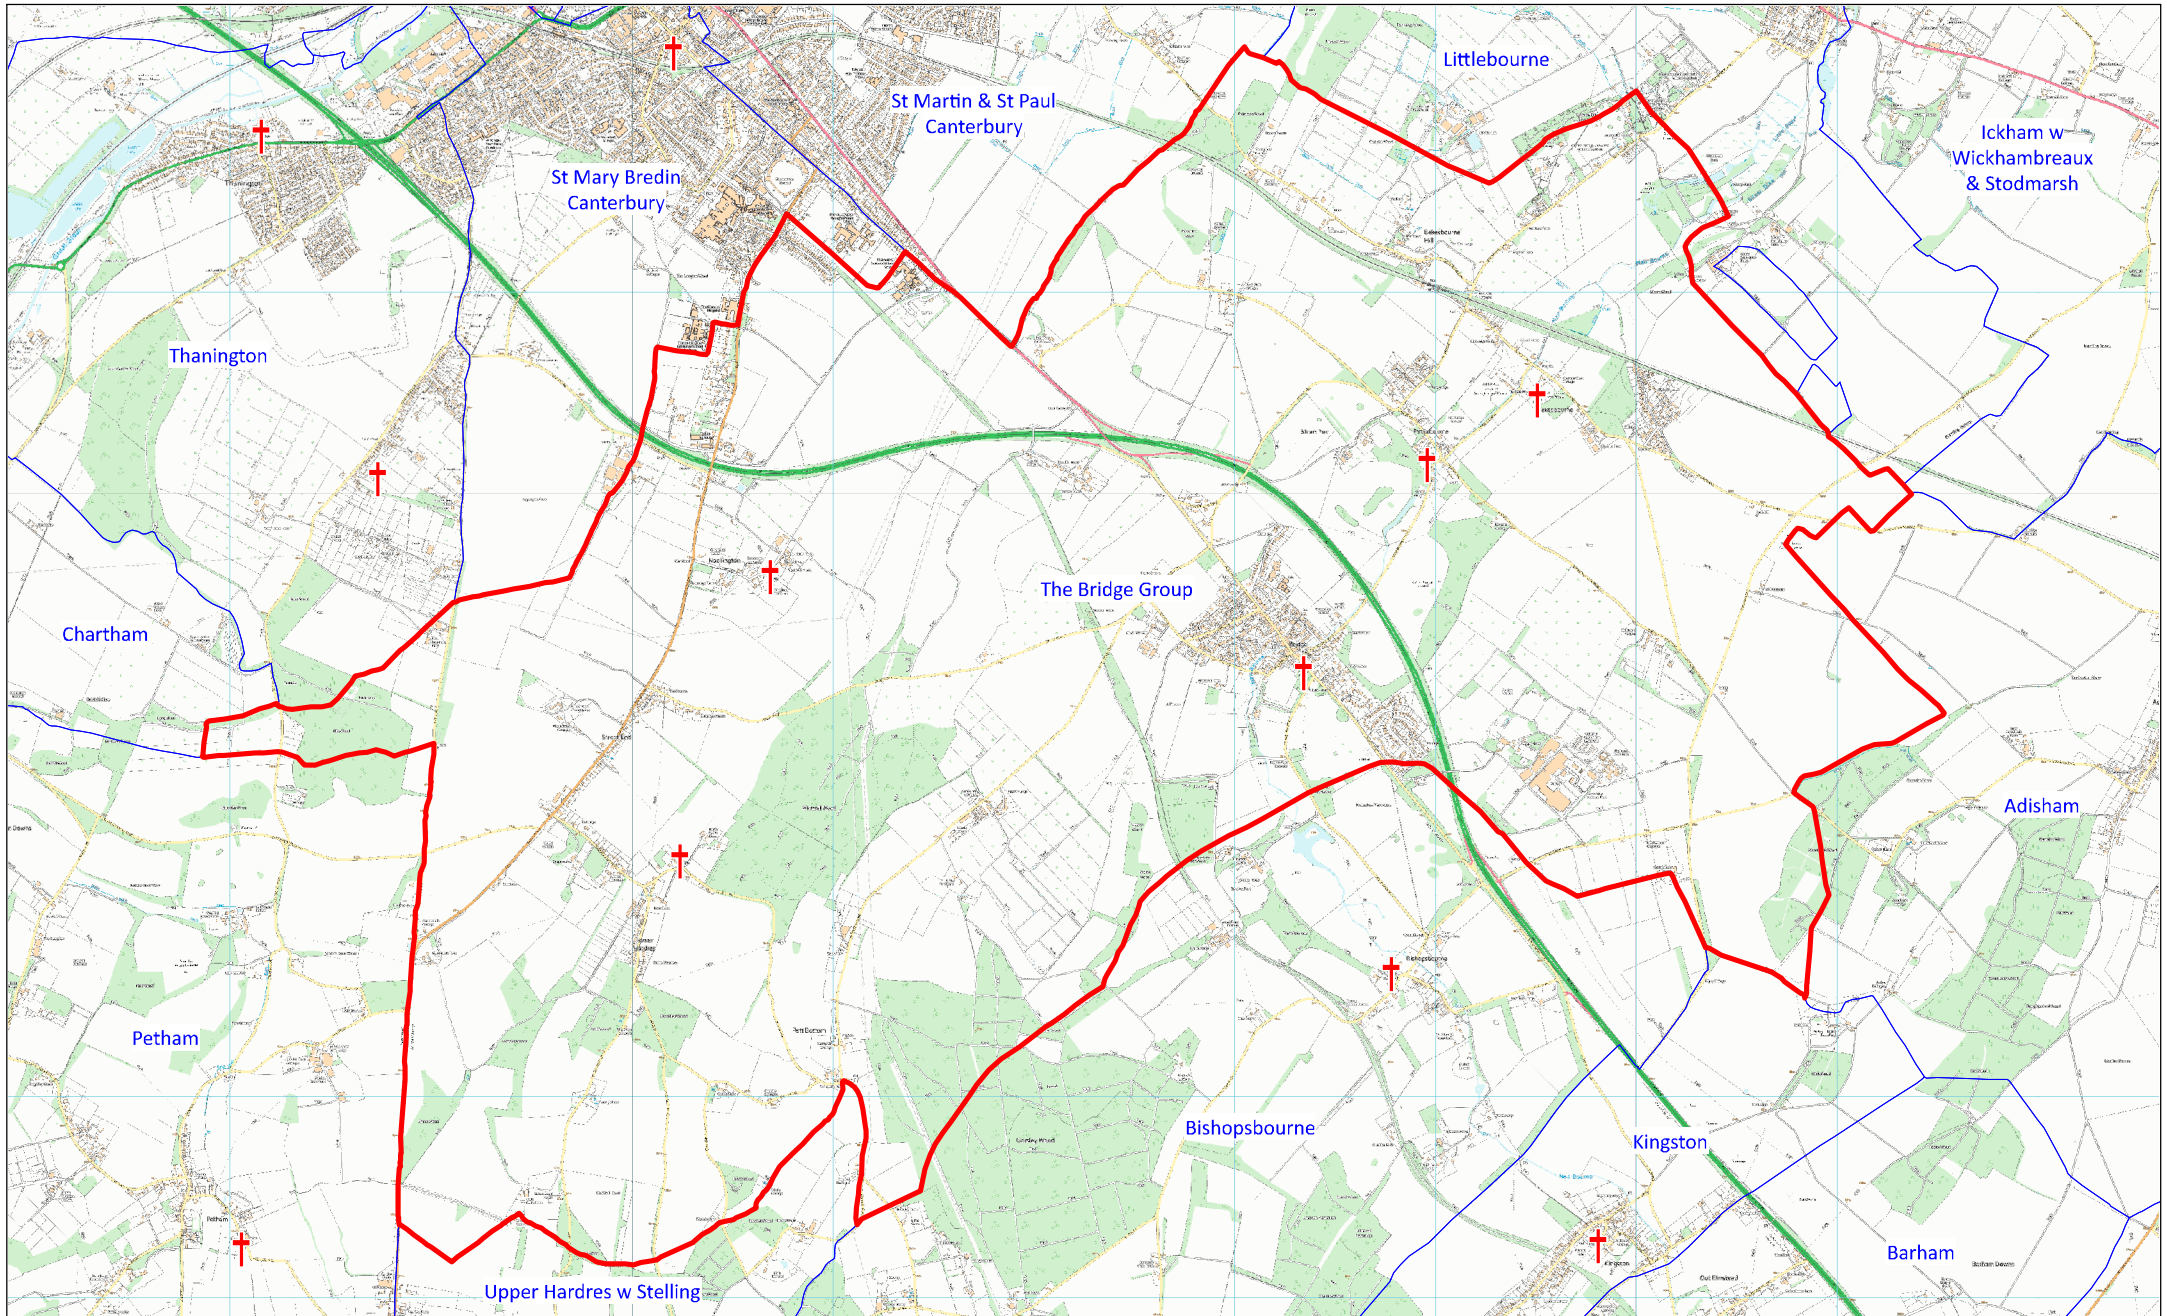

The Bridge Benefice

This map was compiled for the Diocese of Canterbury by Alistair Sutherland in May 2024 with digital data from Field Dynamics. It contains parish data supplied by the Commissioners of the Church of England, church location data from A Church Near You, and Ordnance Survey data reproduced with the permission of Ordnance Survey on behalf of HMSO. ©Crown copyright and database right 2024. All rights reserved. Ordnance Survey licences nos 100040148 and 100019918. Please note that some legal parish names may be abbreviated for clarity.