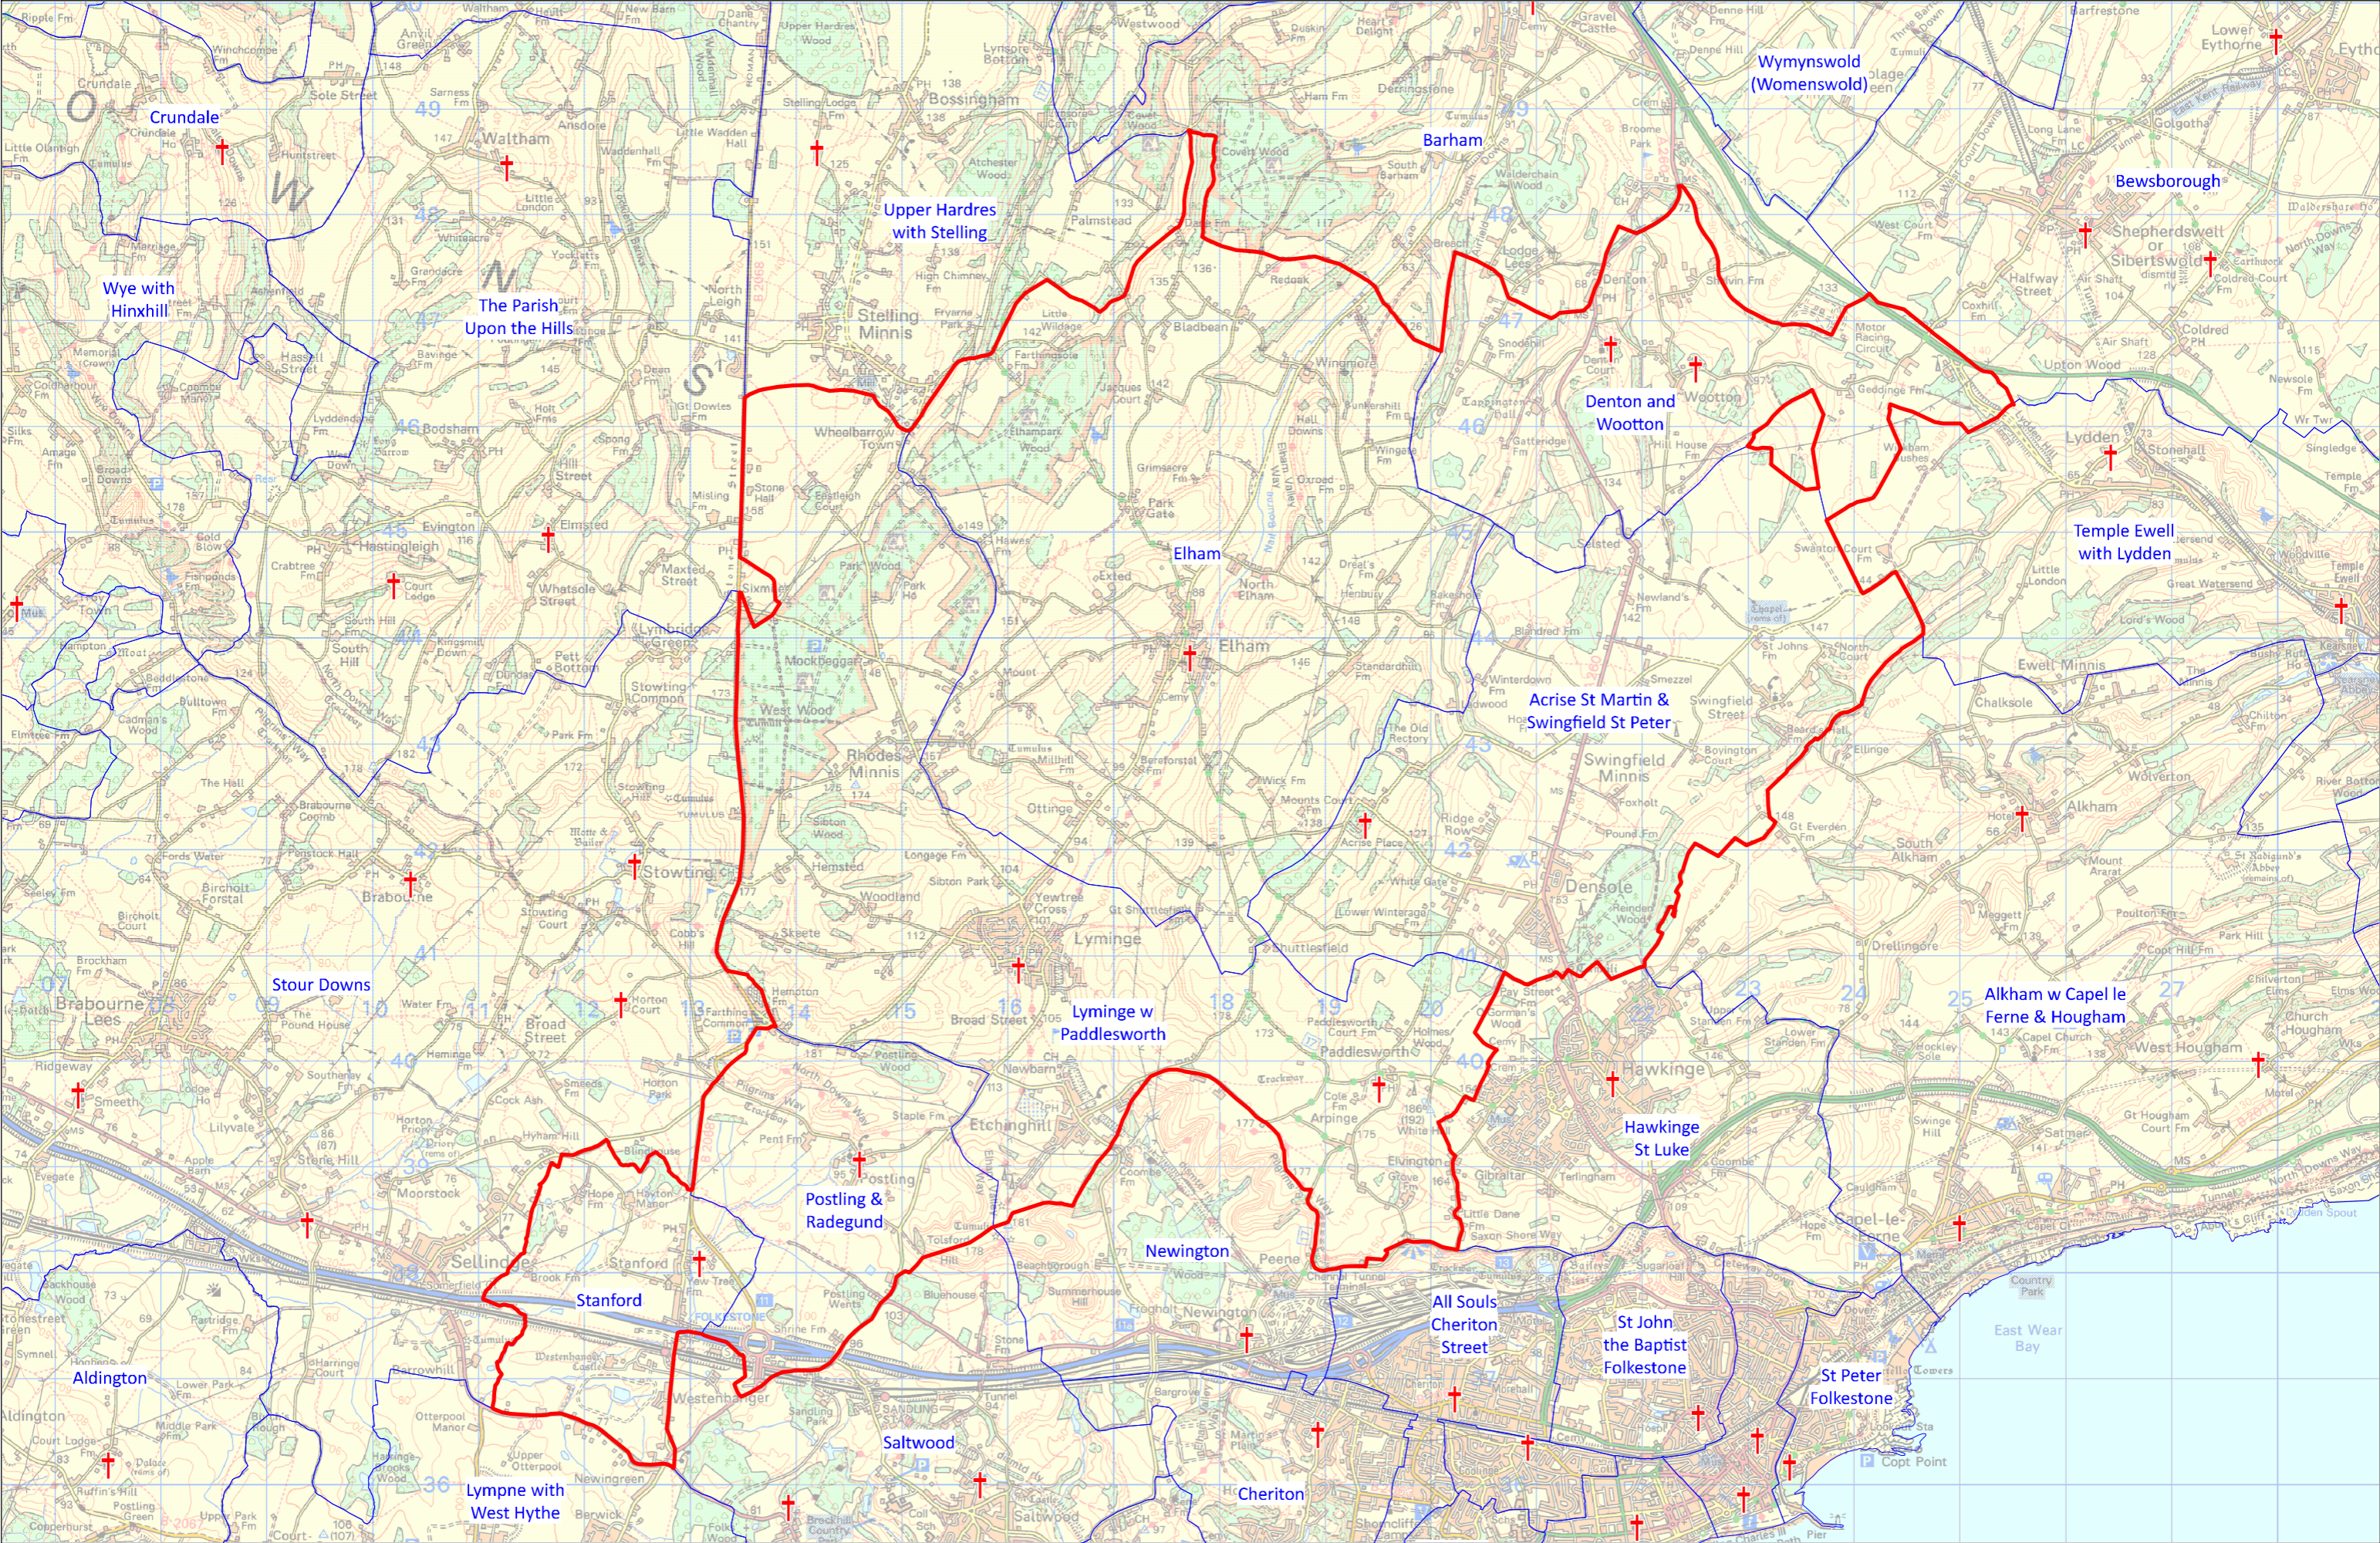

The Elham Valley Group Benefice

This map was compiled for the Diocese of Canterbury by Alistair Sutherland in May 2024 with digital data from Field Dynamics. It contains parish data supplied by the Commissioners of the Church of England, church location data from A Church Near You, and Ordnance Survey data reproduced with the permission of Ordnance Survey on behalf of HMSO. ©Crown copyright and database right 2024. All rights reserved. Ordnance Survey licences nos 100040148 and 100019918. Please note that some legal parish names may be abbreviated for clarity.