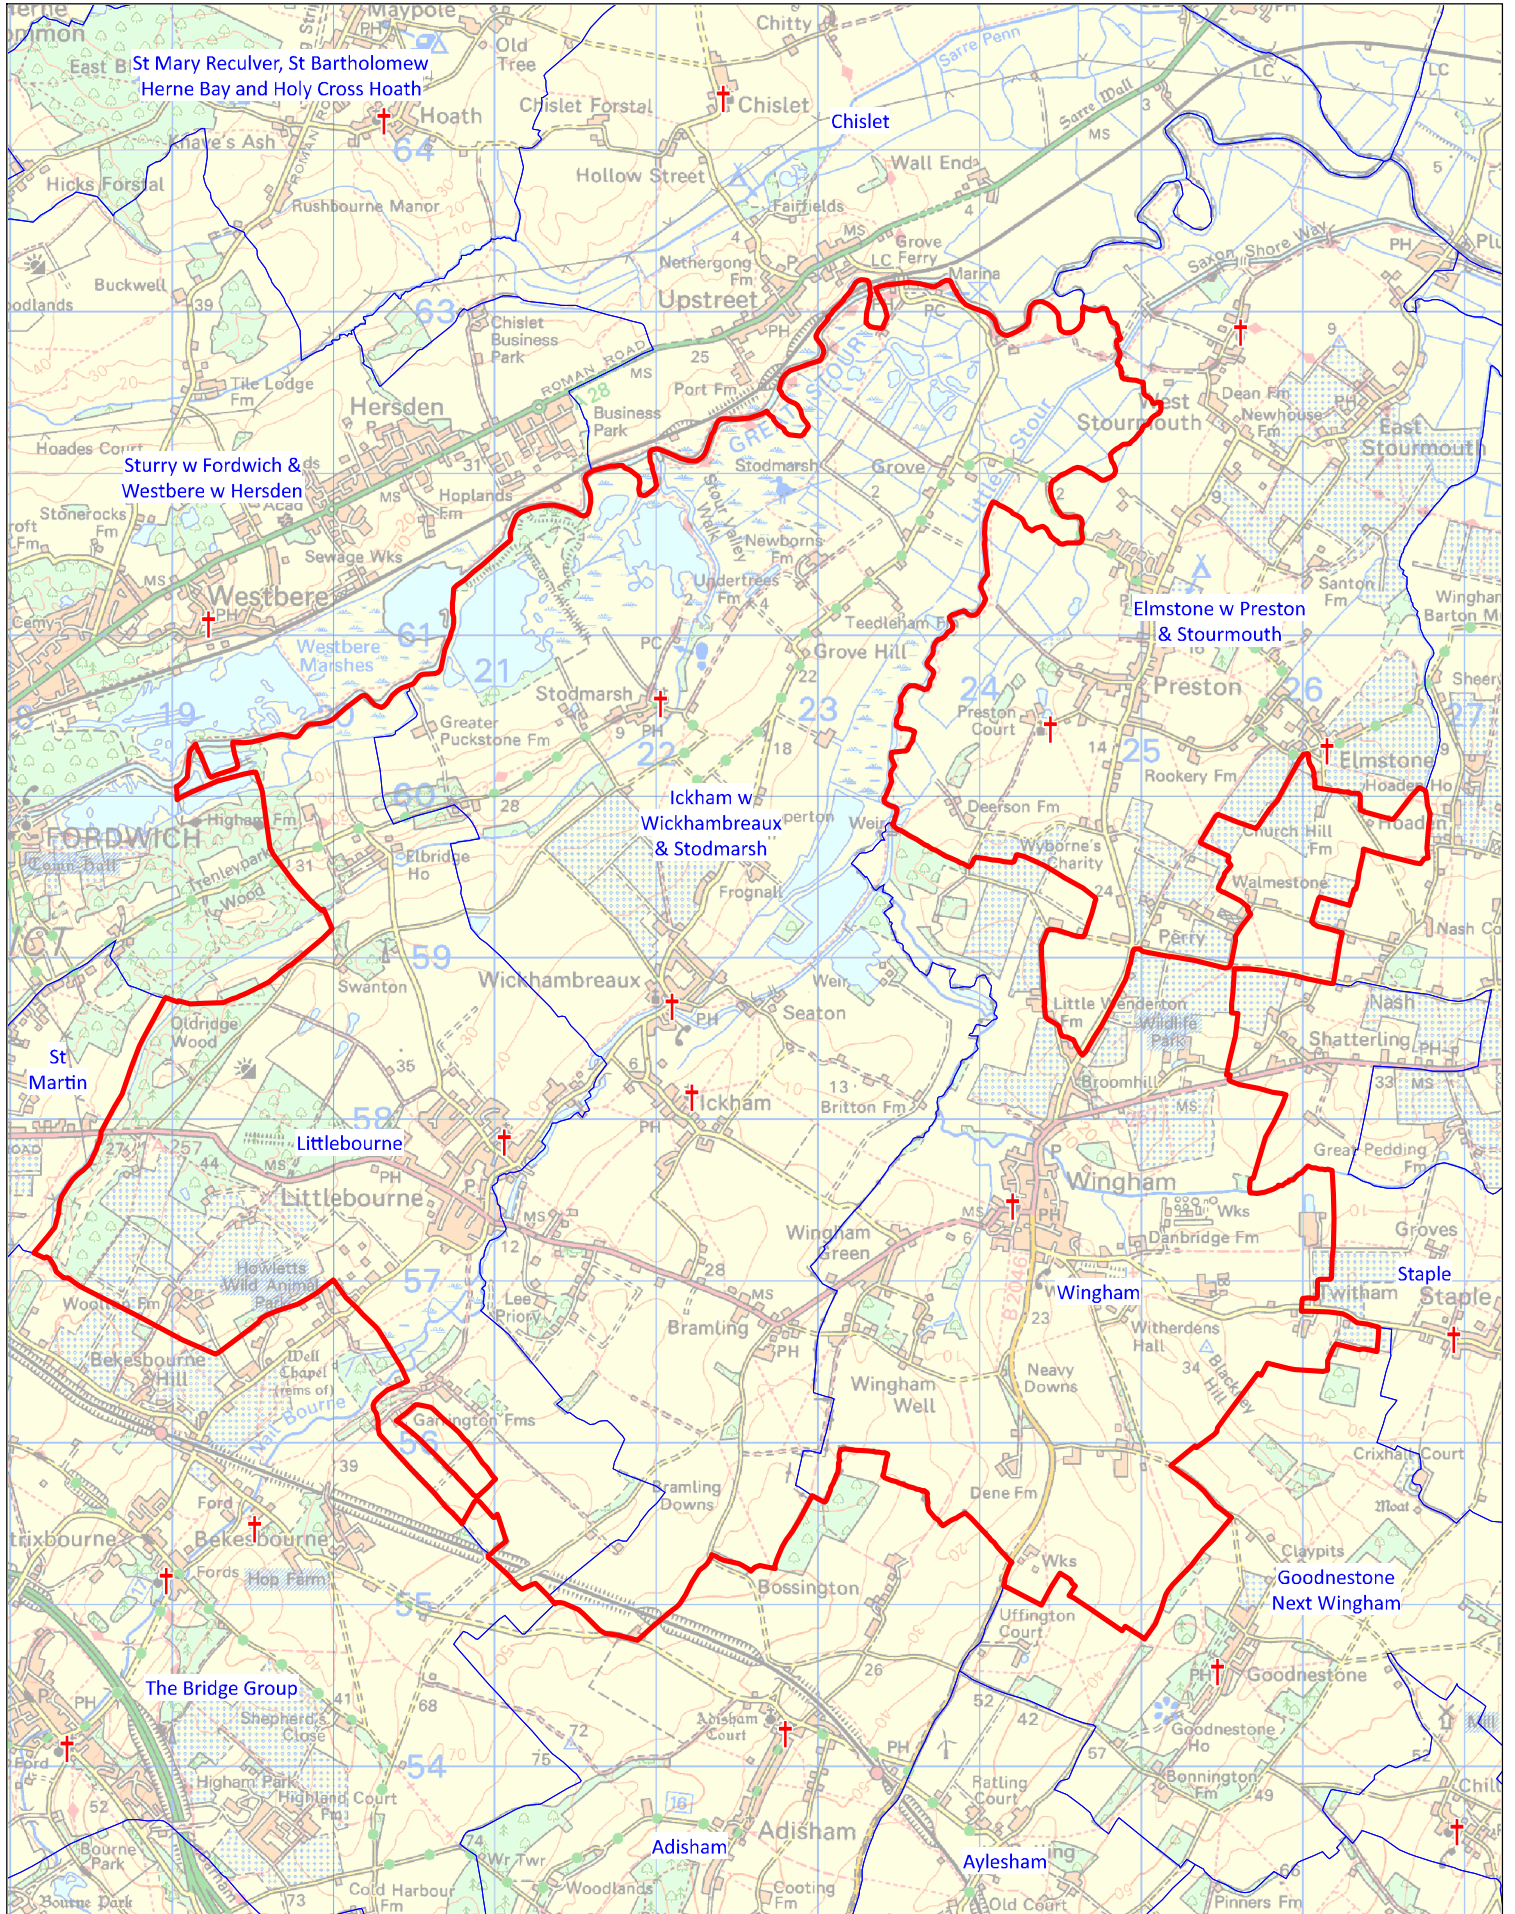

The Little Stour Benefice

This map was compiled for the Diocese of Canterbury by Alistair Sutherland in May 2024 with digital data from Field Dynamics. It contains parish data supplied by the Commissioners of the Church of England, church location data from A Church Near You, and Ordnance Survey data reproduced with the permission of Ordnance Survey on behalf of HMSO. ©Crown copyright and database right 2024. All rights reserved. Ordnance Survey licences nos 100040148 and 100019918. Please note that some legal parish names may be abbreviated for clarity.