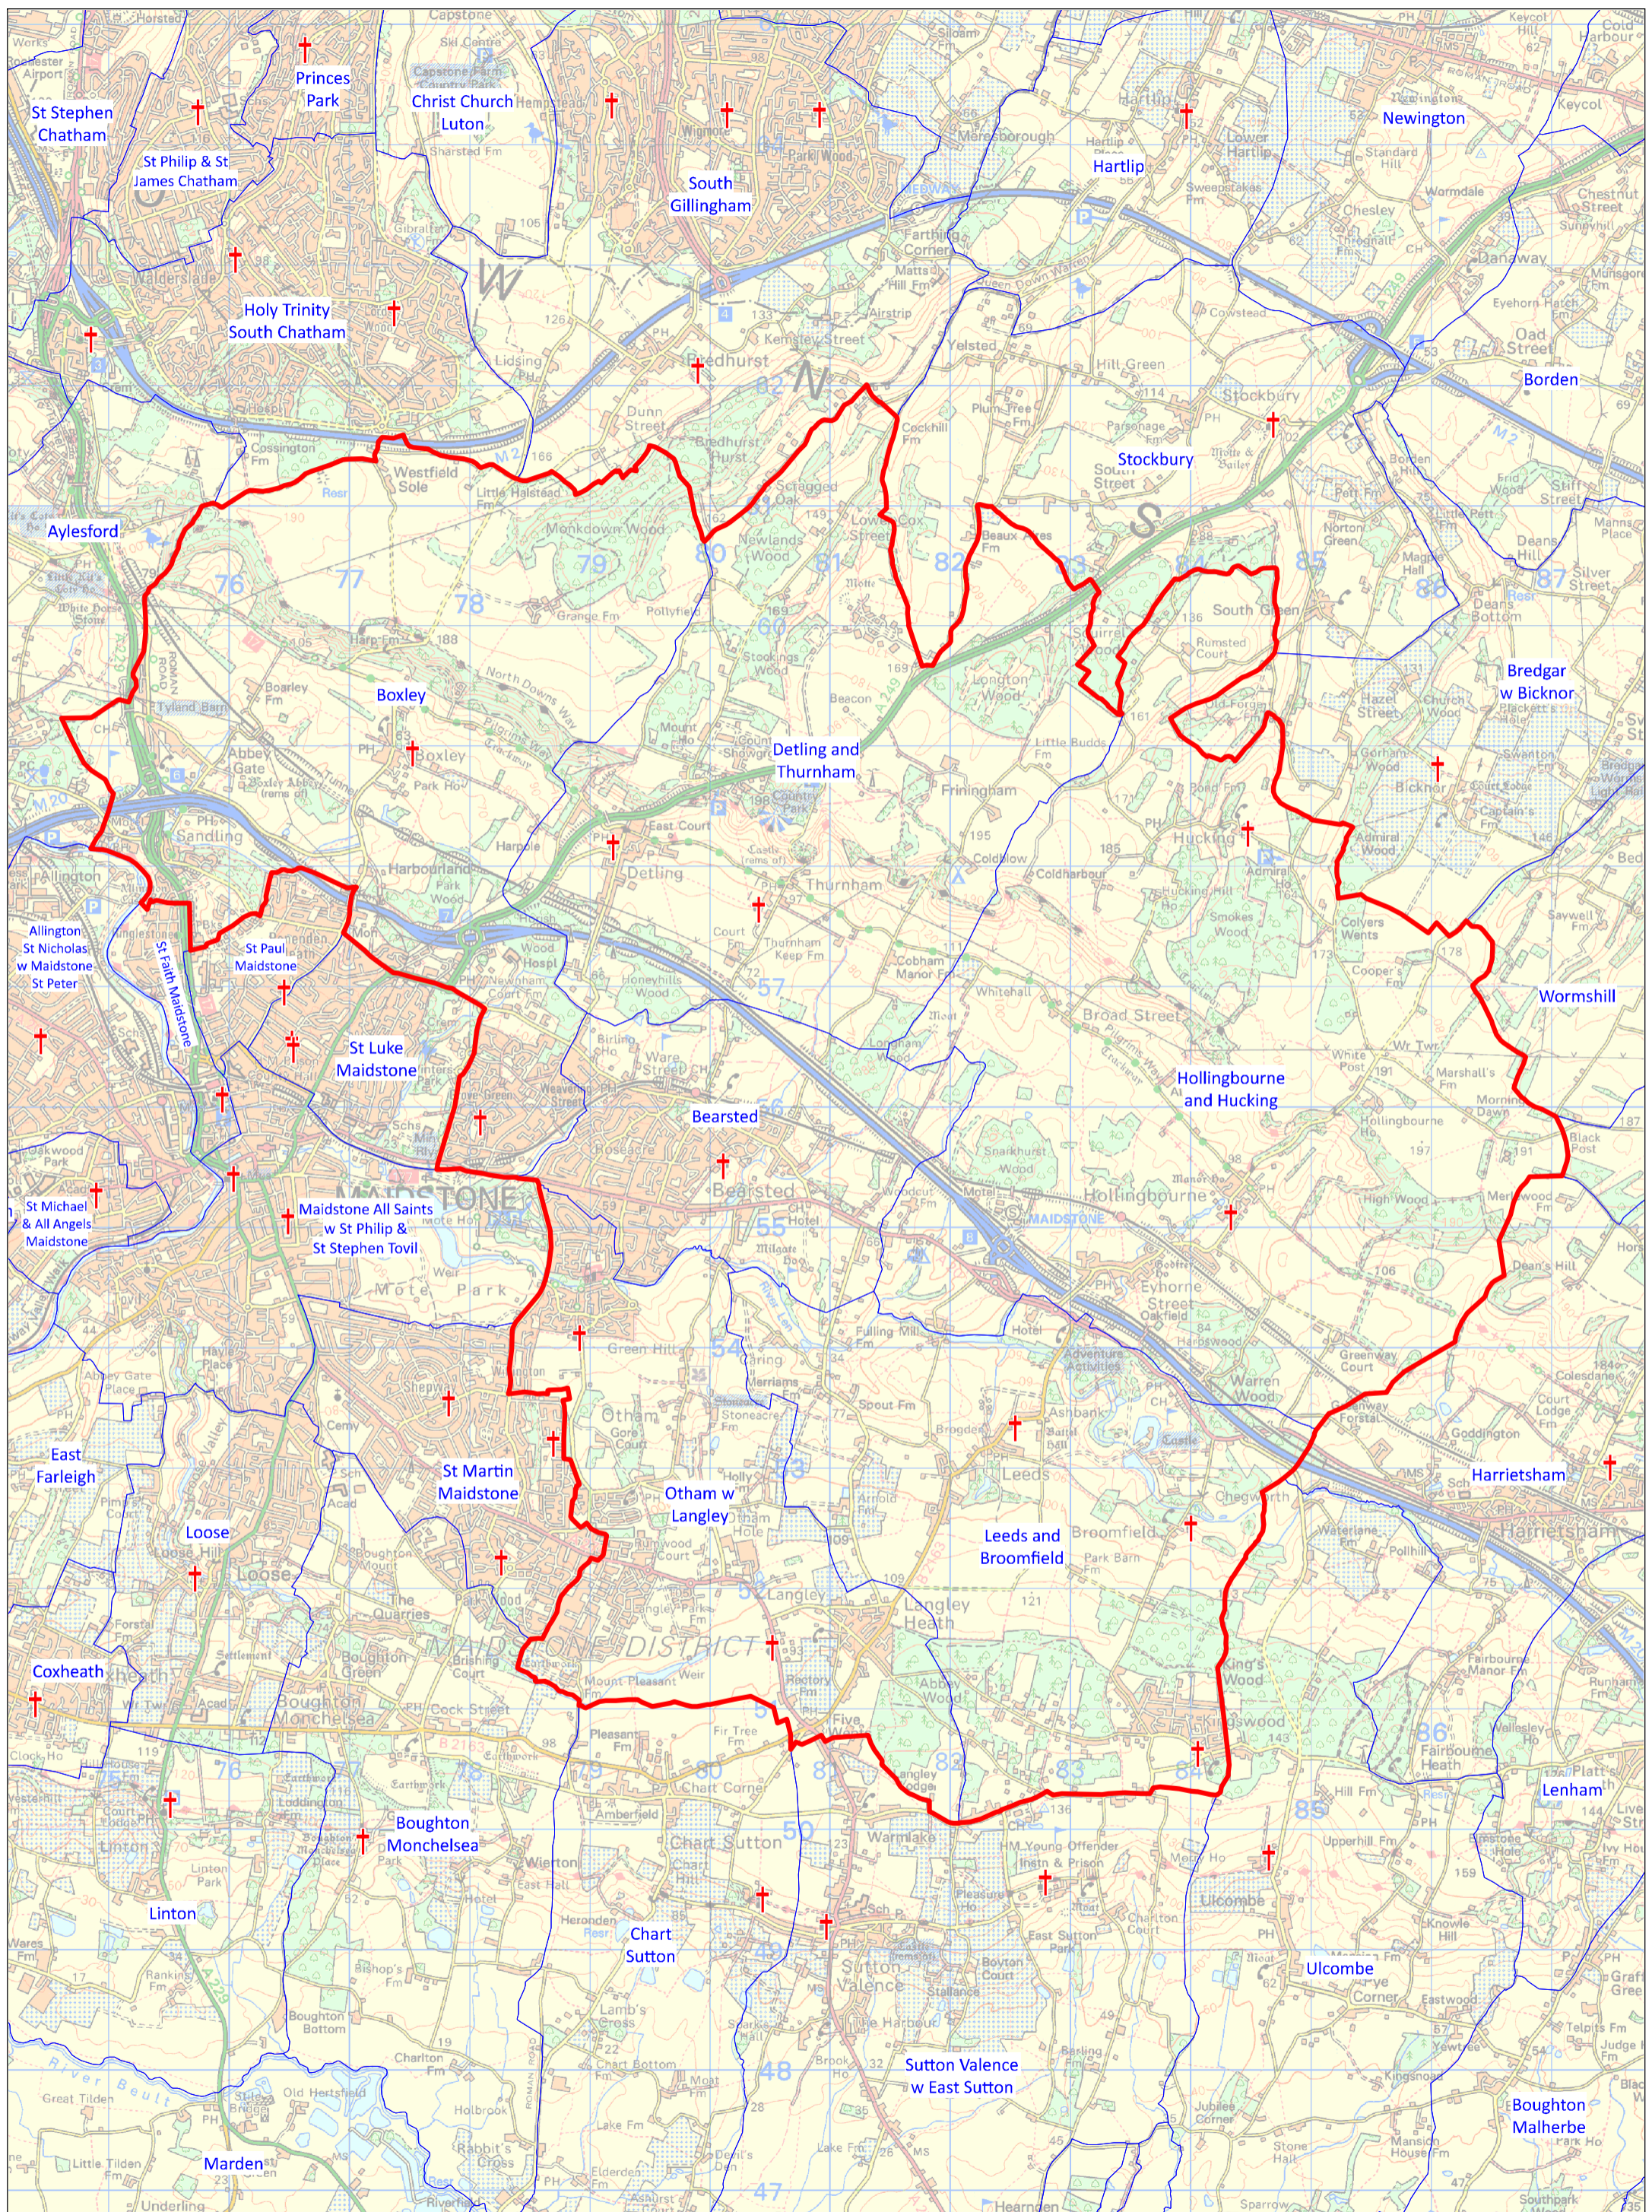

The North Downs Benefice

This map was compiled for the Diocese of Canterbury by Alistair Sutherland in May 2024 with digital data from Field Dynamics. It contains parish data supplied by the Commissioners of the Church of England, church location data from A Church Near You, and Ordnance Survey data reproduced with the permission of Ordnance Survey on behalf of HMSO. ©Crown copyright and database right 2024. All rights reserved. Ordnance Survey licences nos 100040148 and 100019918. Please note that some legal parish names may be abbreviated for clarity.