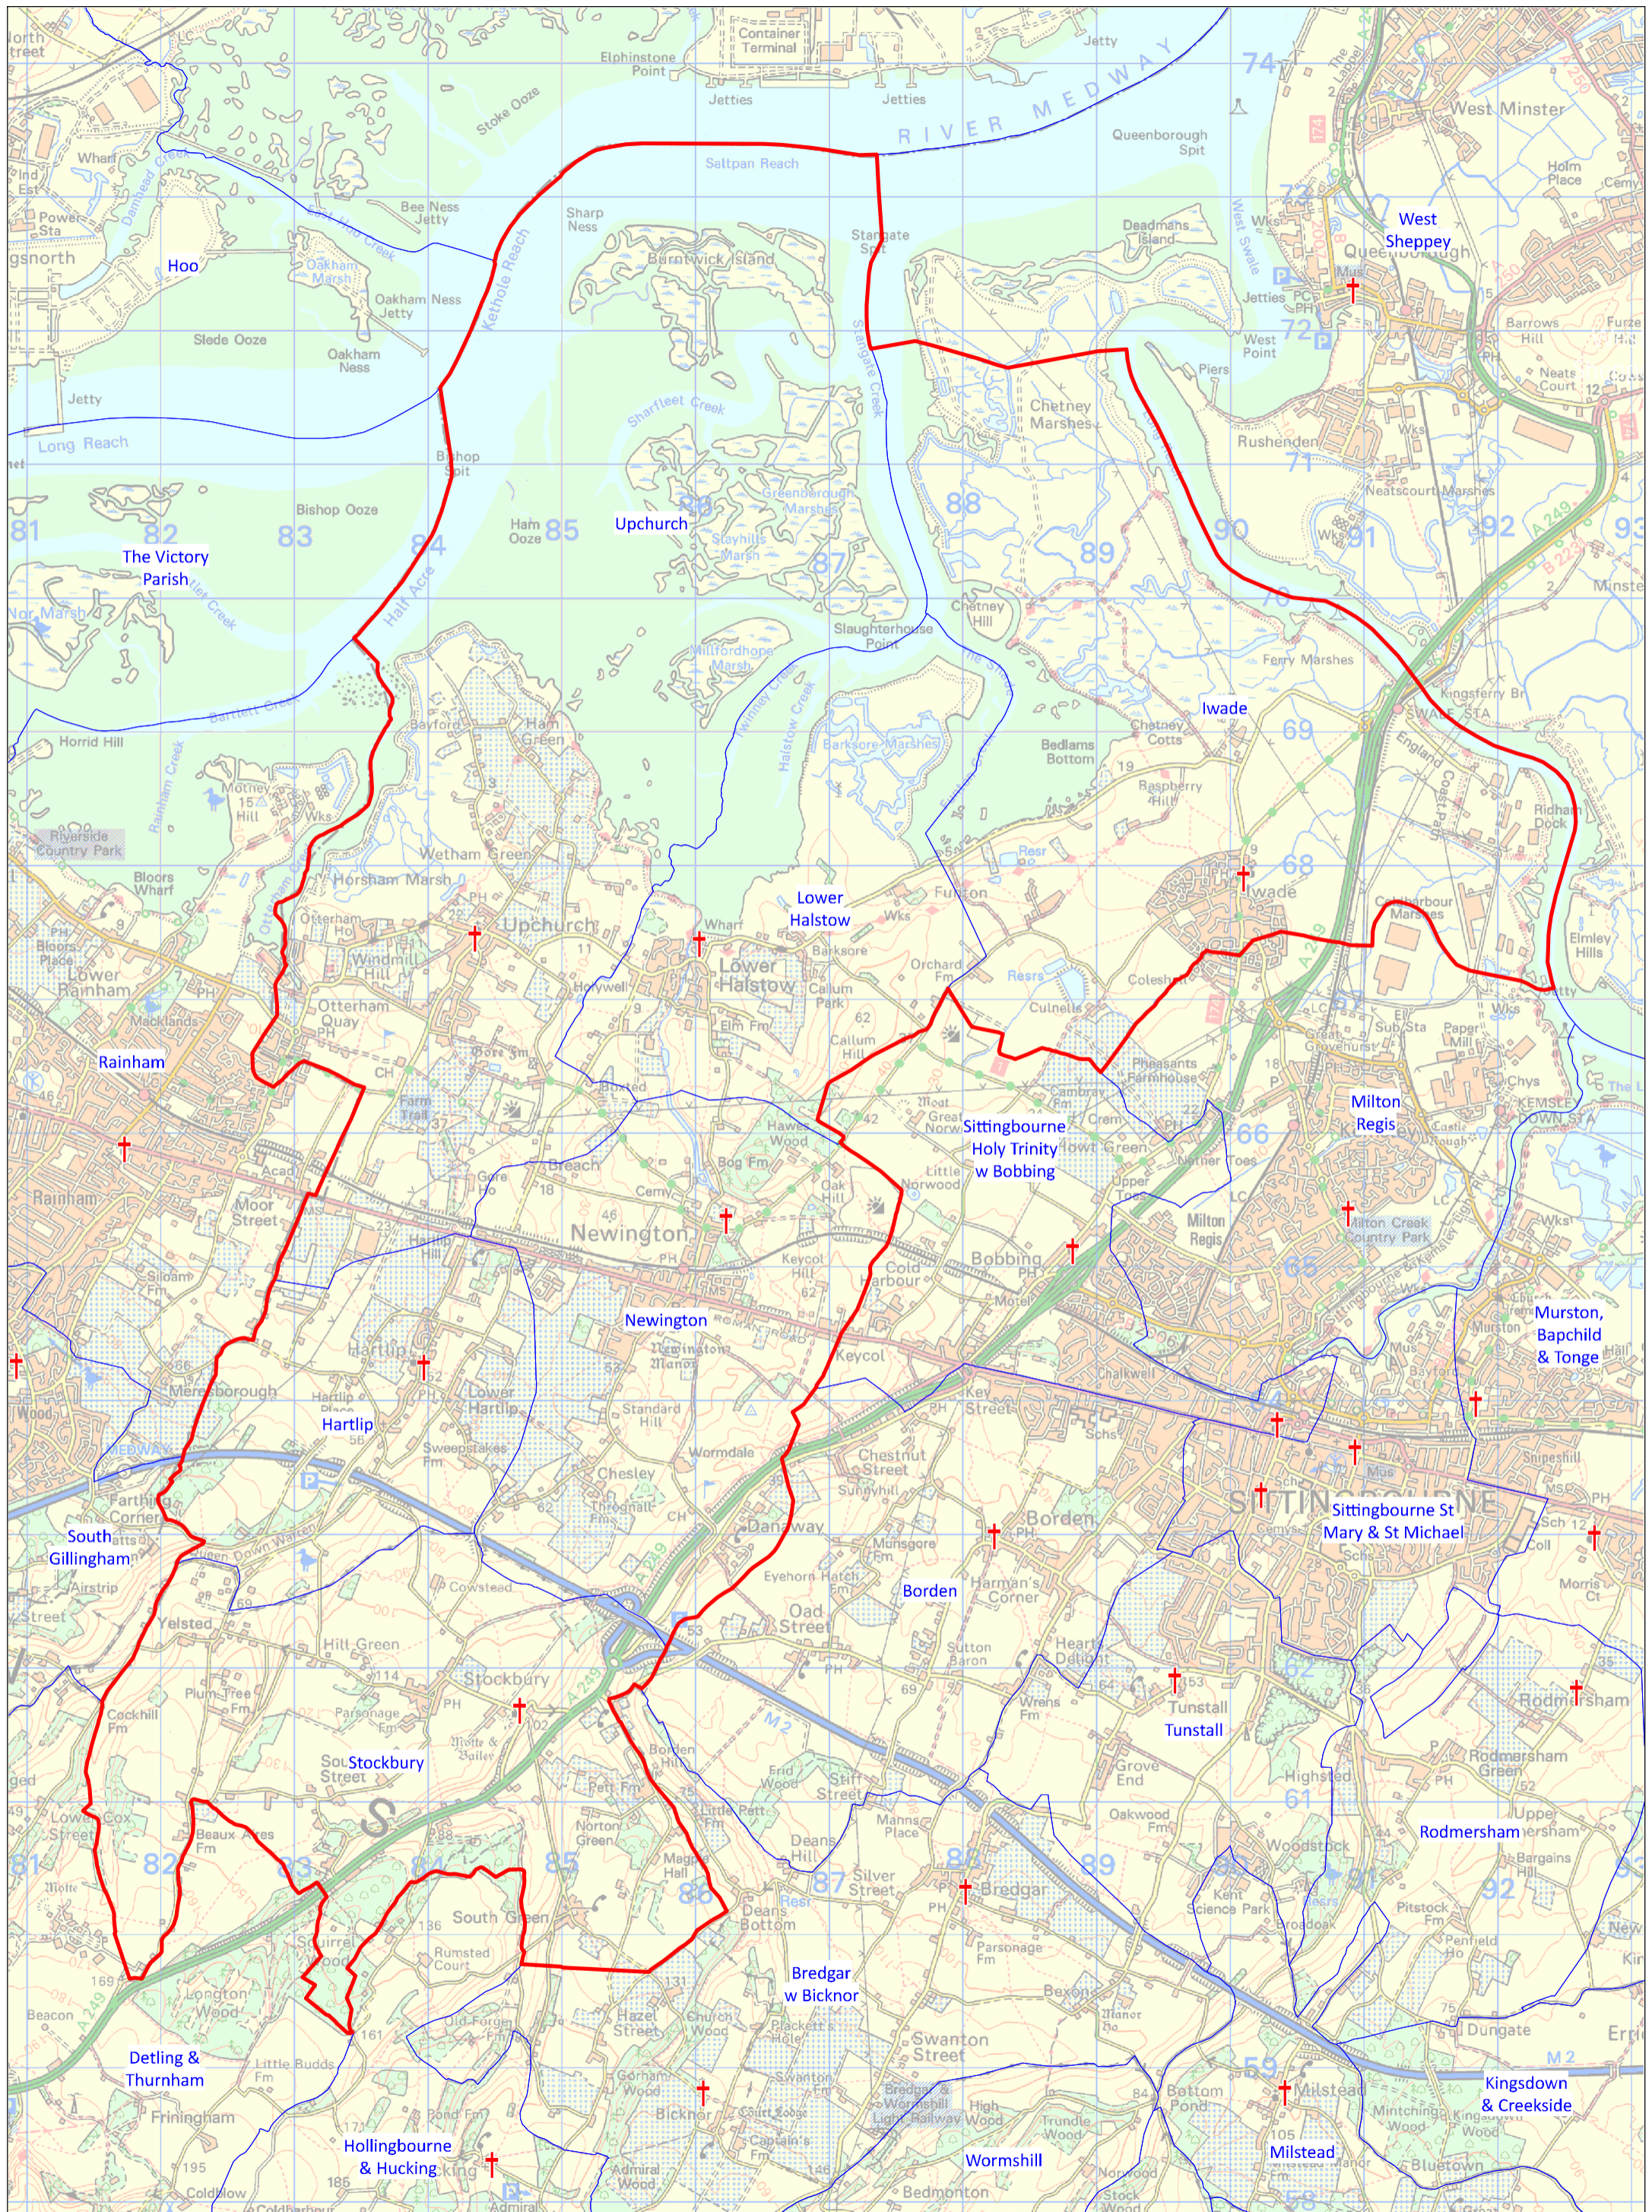

The Six Benefice

This map was compiled for the Diocese of Canterbury by Alistair Sutherland in May 2024 with digital data from Field Dynamics. It contains parish data supplied by the Commissioners of the Church of England, church location data from A Church Near You, and Ordnance Survey data reproduced with the permission of Ordnance Survey on behalf of HMSO. ©Crown copyright and database right 2024. All rights reserved. Ordnance Survey licences nos 100040148 and 100019918. Please note that some legal parish names may be abbreviated for clarity.