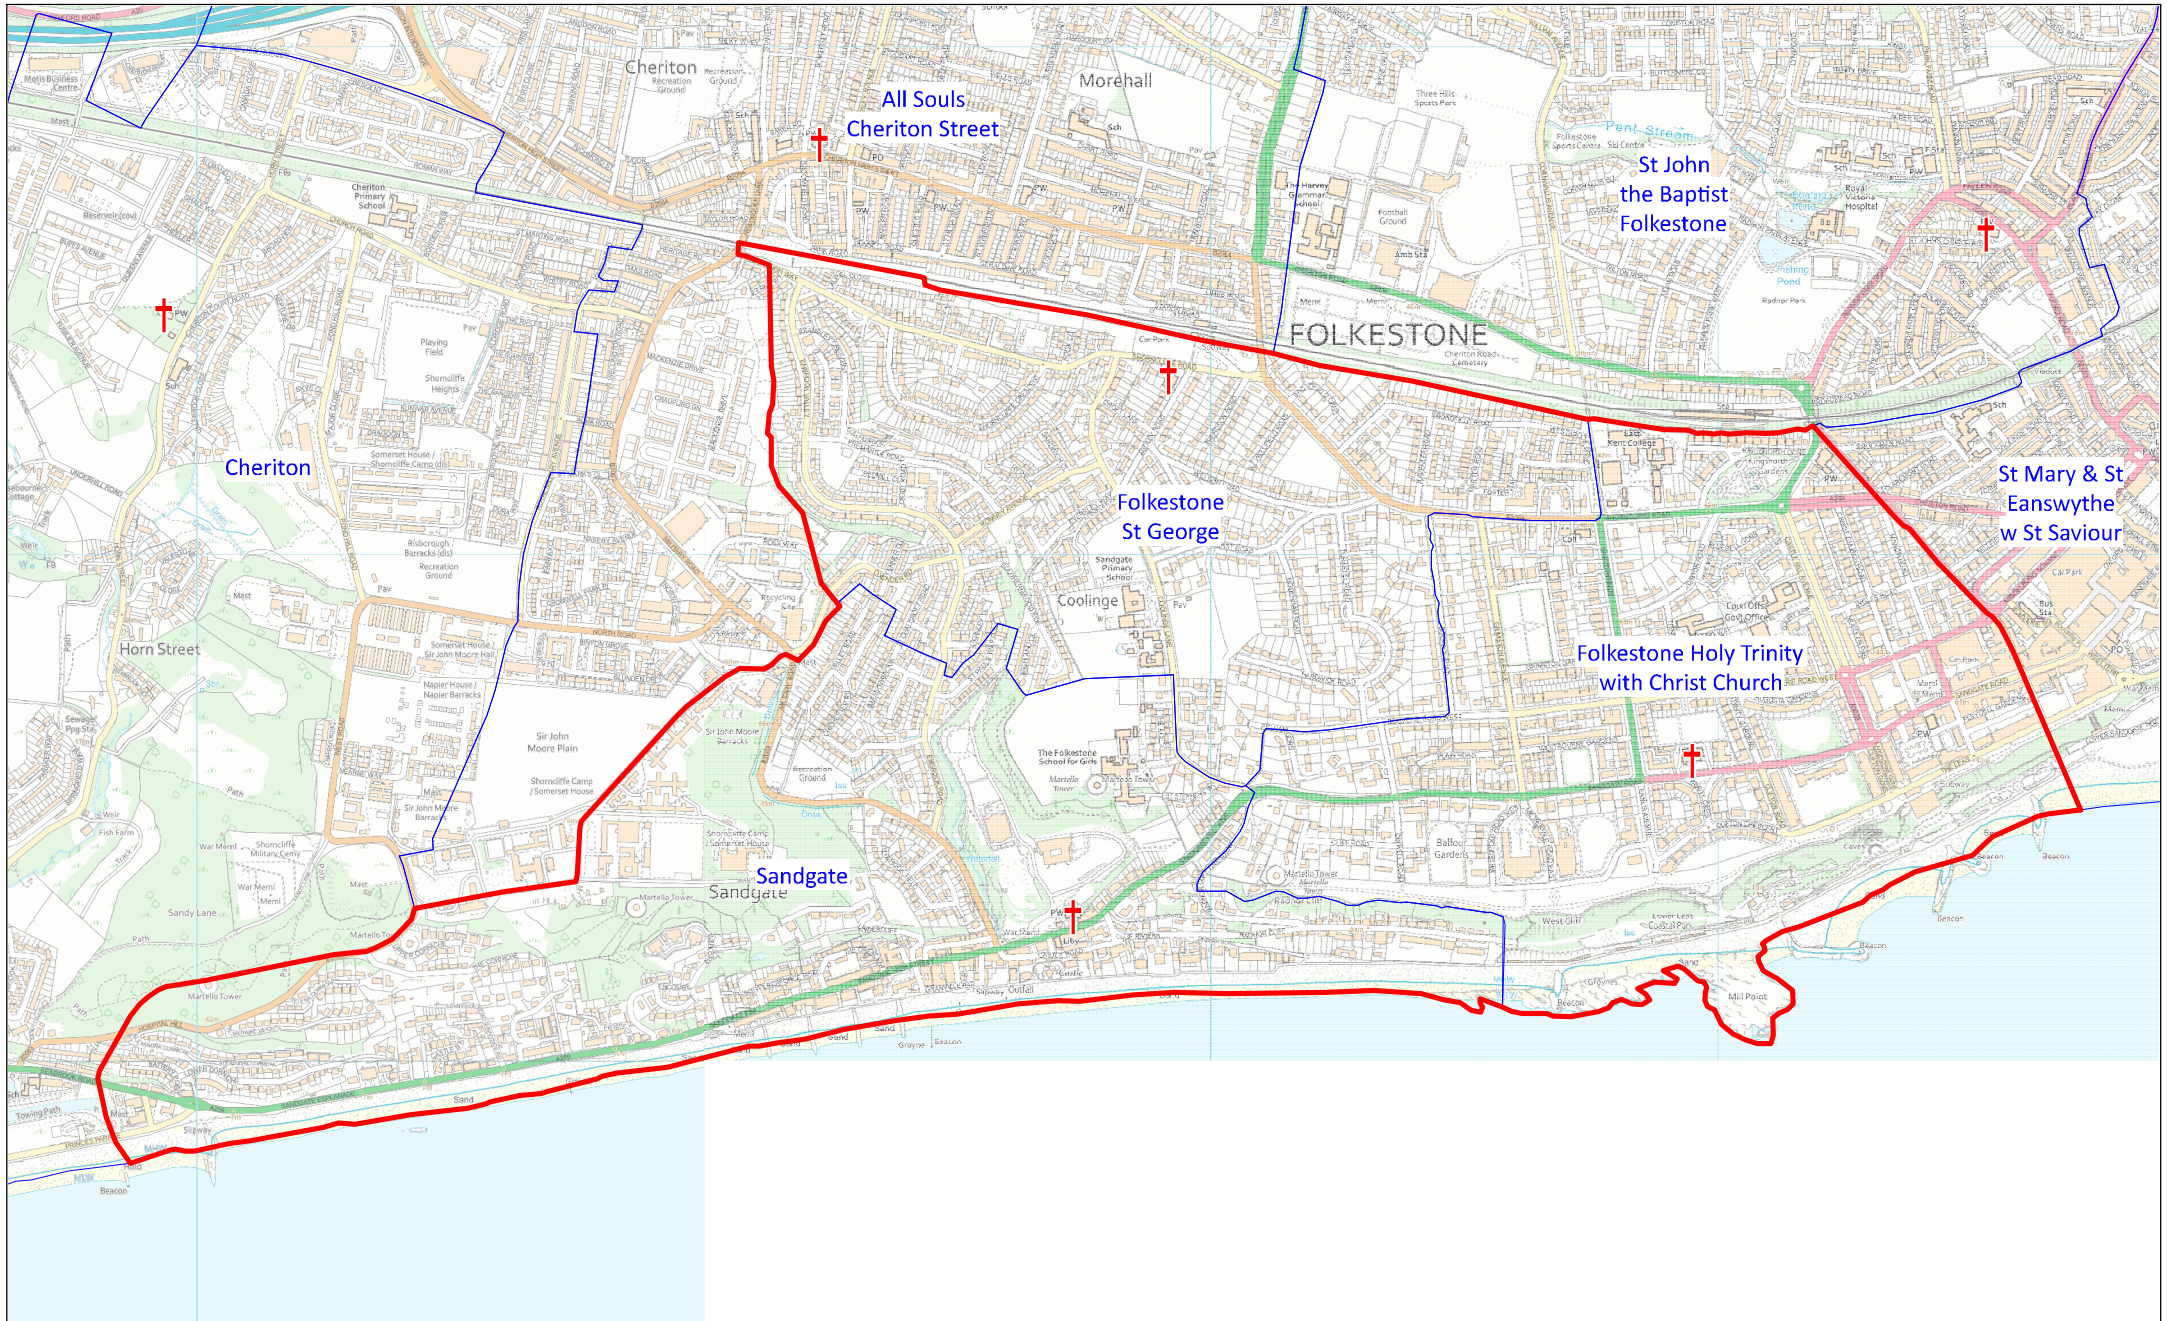

# The Trinity Benefice

This map was compiled for the Diocese of Canterbury by Alistair Sutherland in May 2024 with digital data from Field Dynamics. It contains parish data supplied by the Commissioners of the Church of England, church location data from A Church Near You, and Ordnance Survey data reproduced with the permission of Ordnance Survey on behalf of HMSO. ©Crown copyright and database right 2024. All rights reserved. Ordnance Survey licences nos 100040148 and 100019918. Please note that some legal parish names may be abbreviated for clarity.