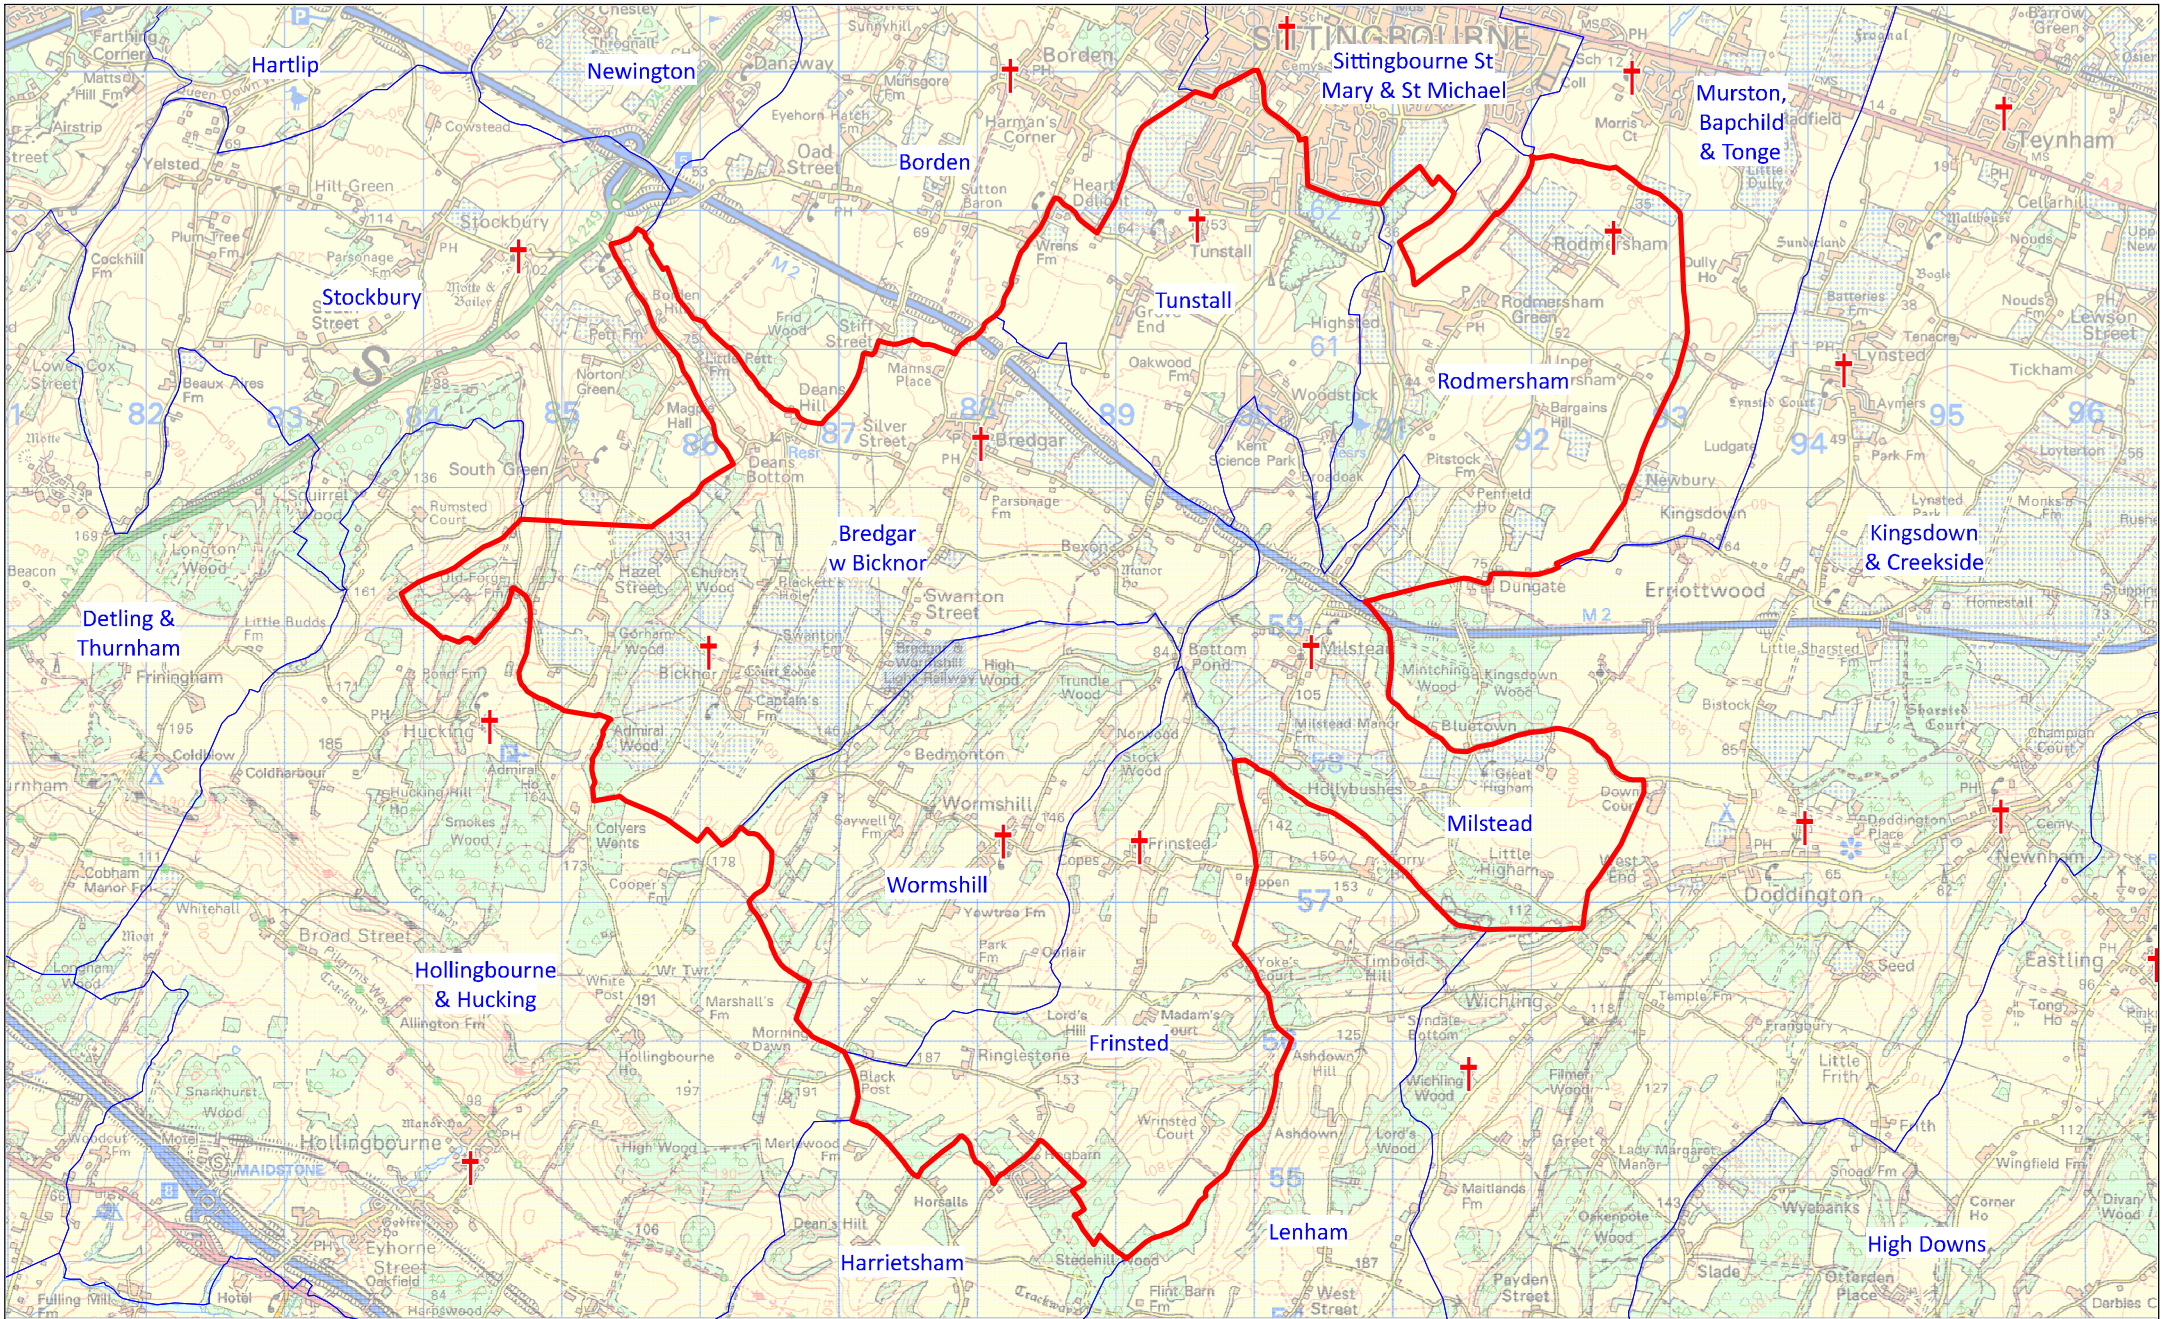

Benefice of Tunstall and Bredgar

This map was compiled for the Diocese of Canterbury by Alistair Sutherland in May 2024 with digital data from Field Dynamics. It contains parish data supplied by the Commissioners of the Church of England, church location data from A Church Near You, and Ordnance Survey data reproduced with the permission of Ordnance Survey on behalf of HMSO. ©Crown copyright and database right 2024. All rights reserved. Ordnance Survey licences nos 100040148 and 100019918. Please note that some legal parish names may be abbreviated for clarity.