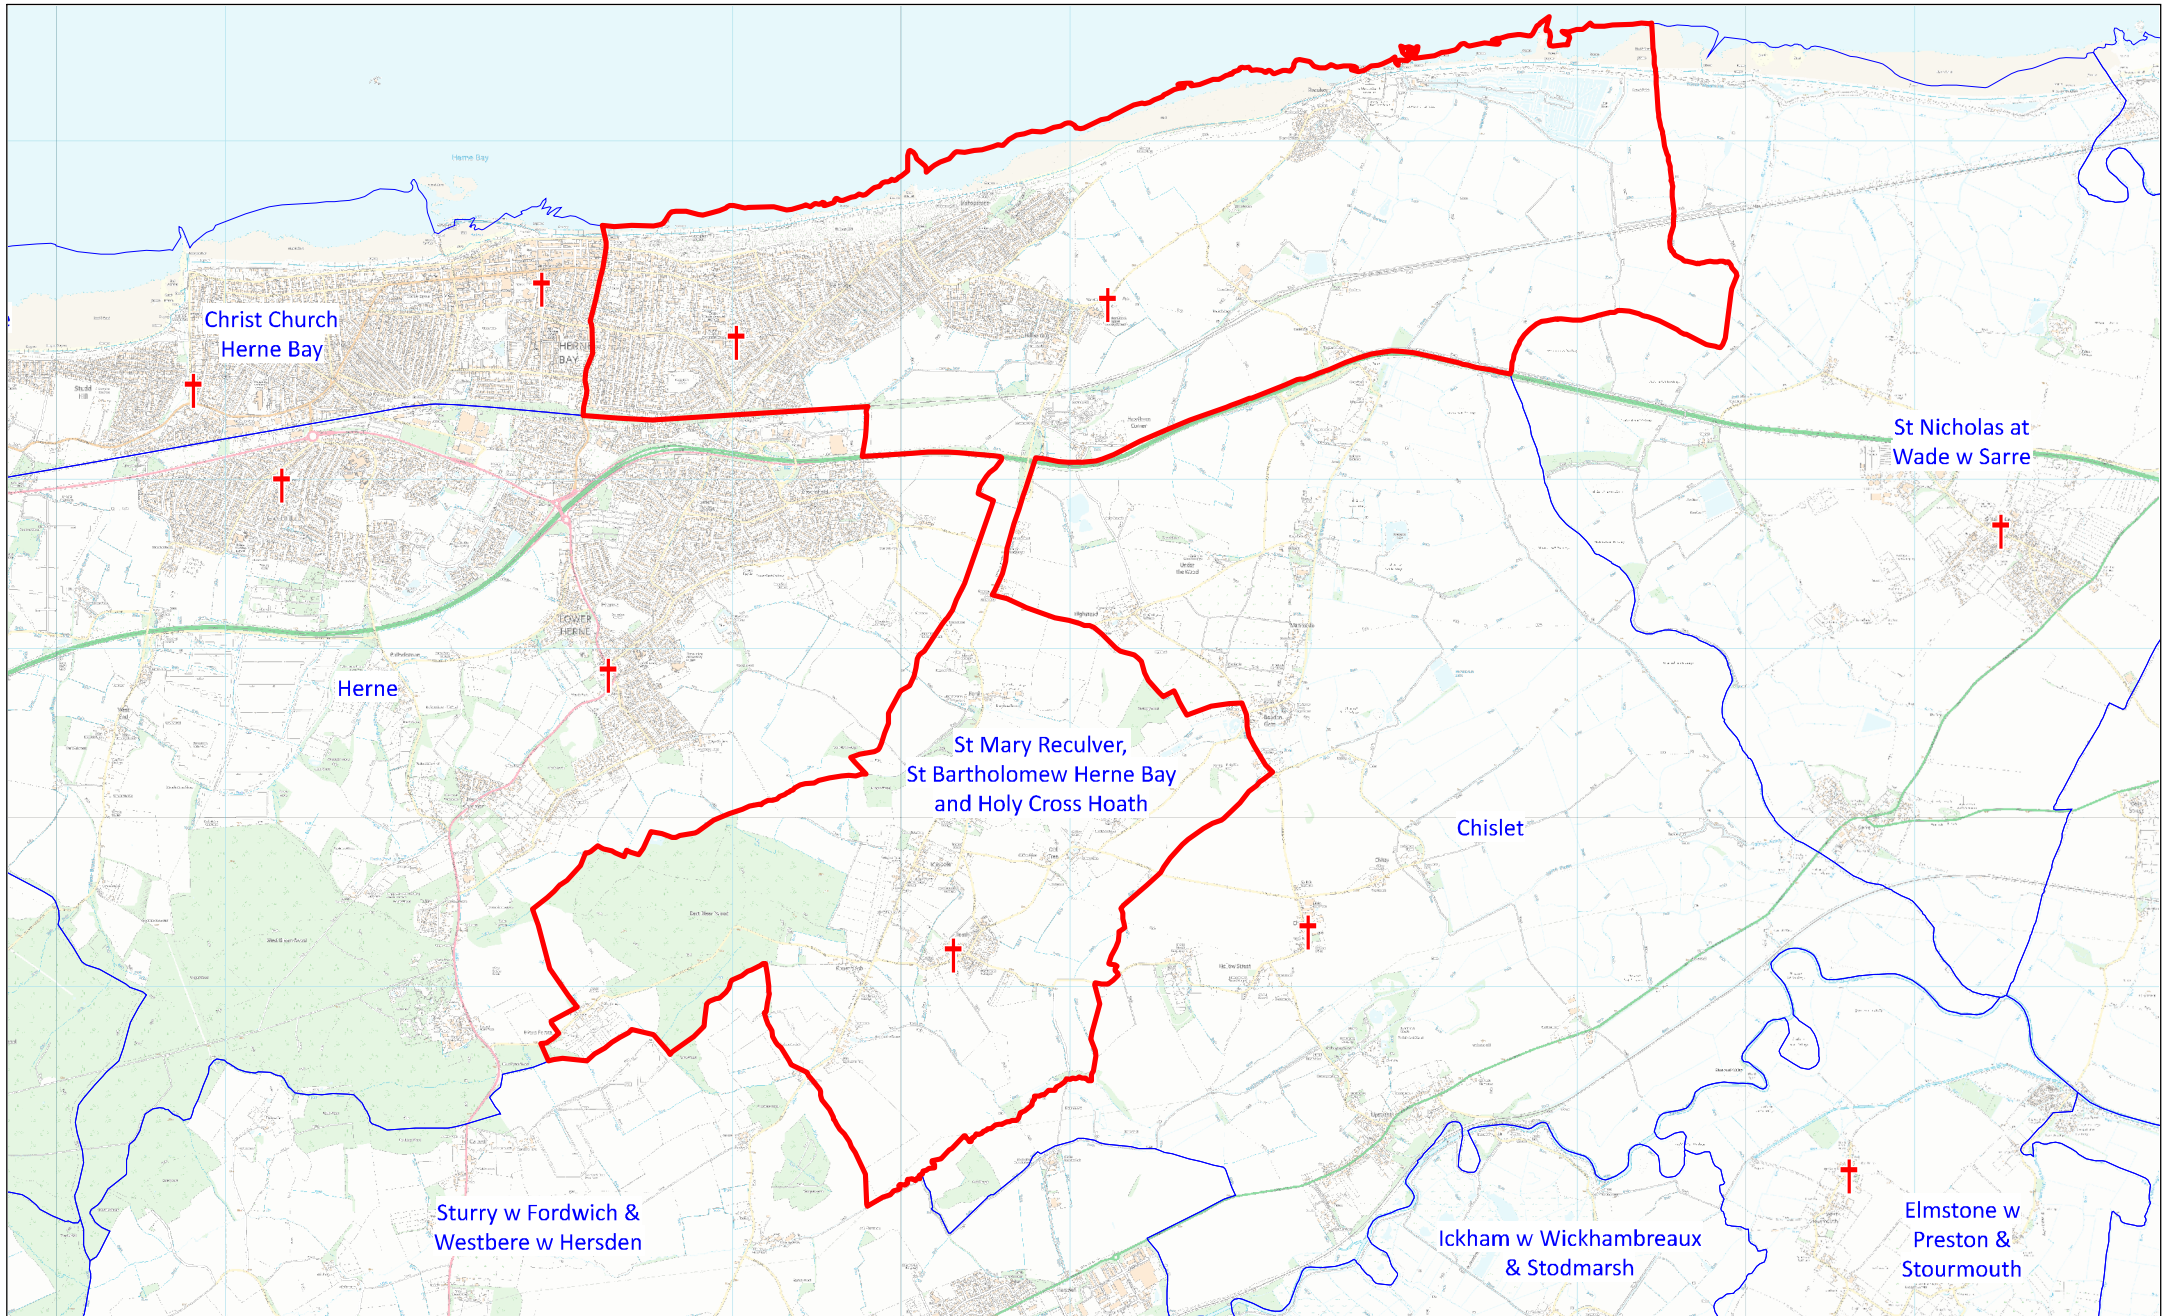

# The United Benefice of Reculver

This map was compiled for the Diocese of Canterbury by Alistair Sutherland in May 2024 with digital data from Field Dynamics. It contains parish data supplied by the Commissioners of the Church of England, church location data from A Church Near You, and Ordnance Survey data reproduced with the permission of Ordnance Survey on behalf of HMSO. ©Crown copyright and database right 2024. All rights reserved. Ordnance Survey licences nos 100040148 and 100019918. Please note that some legal parish names may be abbreviated for clarity.