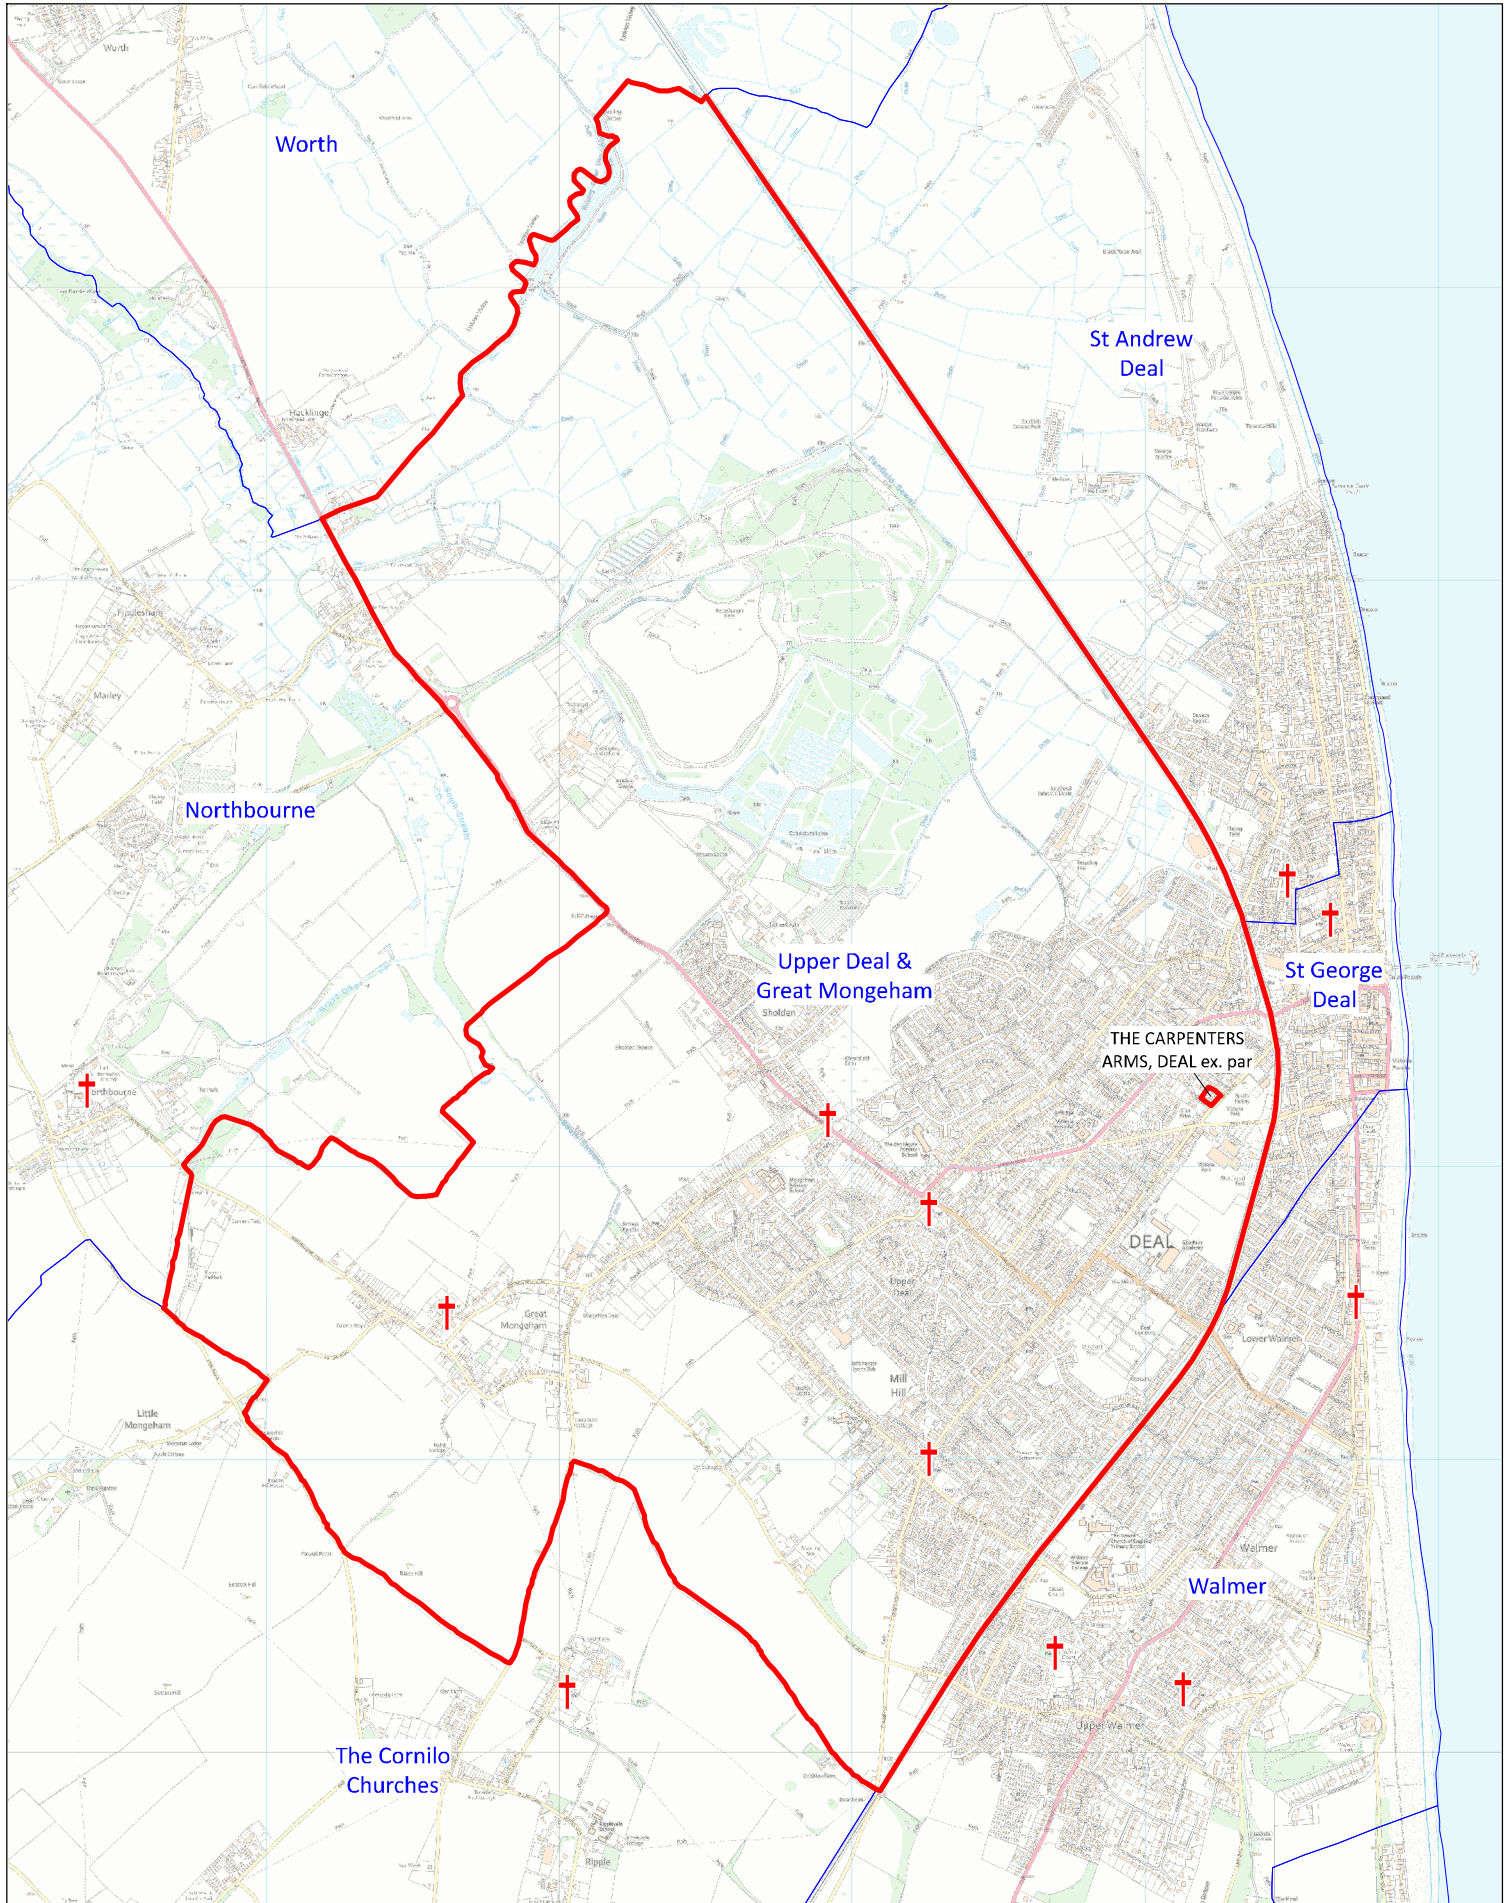

Benefice and Parish of Upper Deal and Great Mongeham

This map was compiled for the Diocese of Canterbury by Alistair Sutherland in May 2024 with digital data from Field Dynamics. It contains parish data supplied by the Commissioners of the Church of England, church location data from A Church Near You, and Ordnance Survey data reproduced with the permission of Ordnance Survey on behalf of HMSO. ©Crown copyright and database right 2024. All rights reserved. Ordnance Survey licences nos 100040148 and 100019918. Please note that some legal parish names may be abbreviated for clarity.