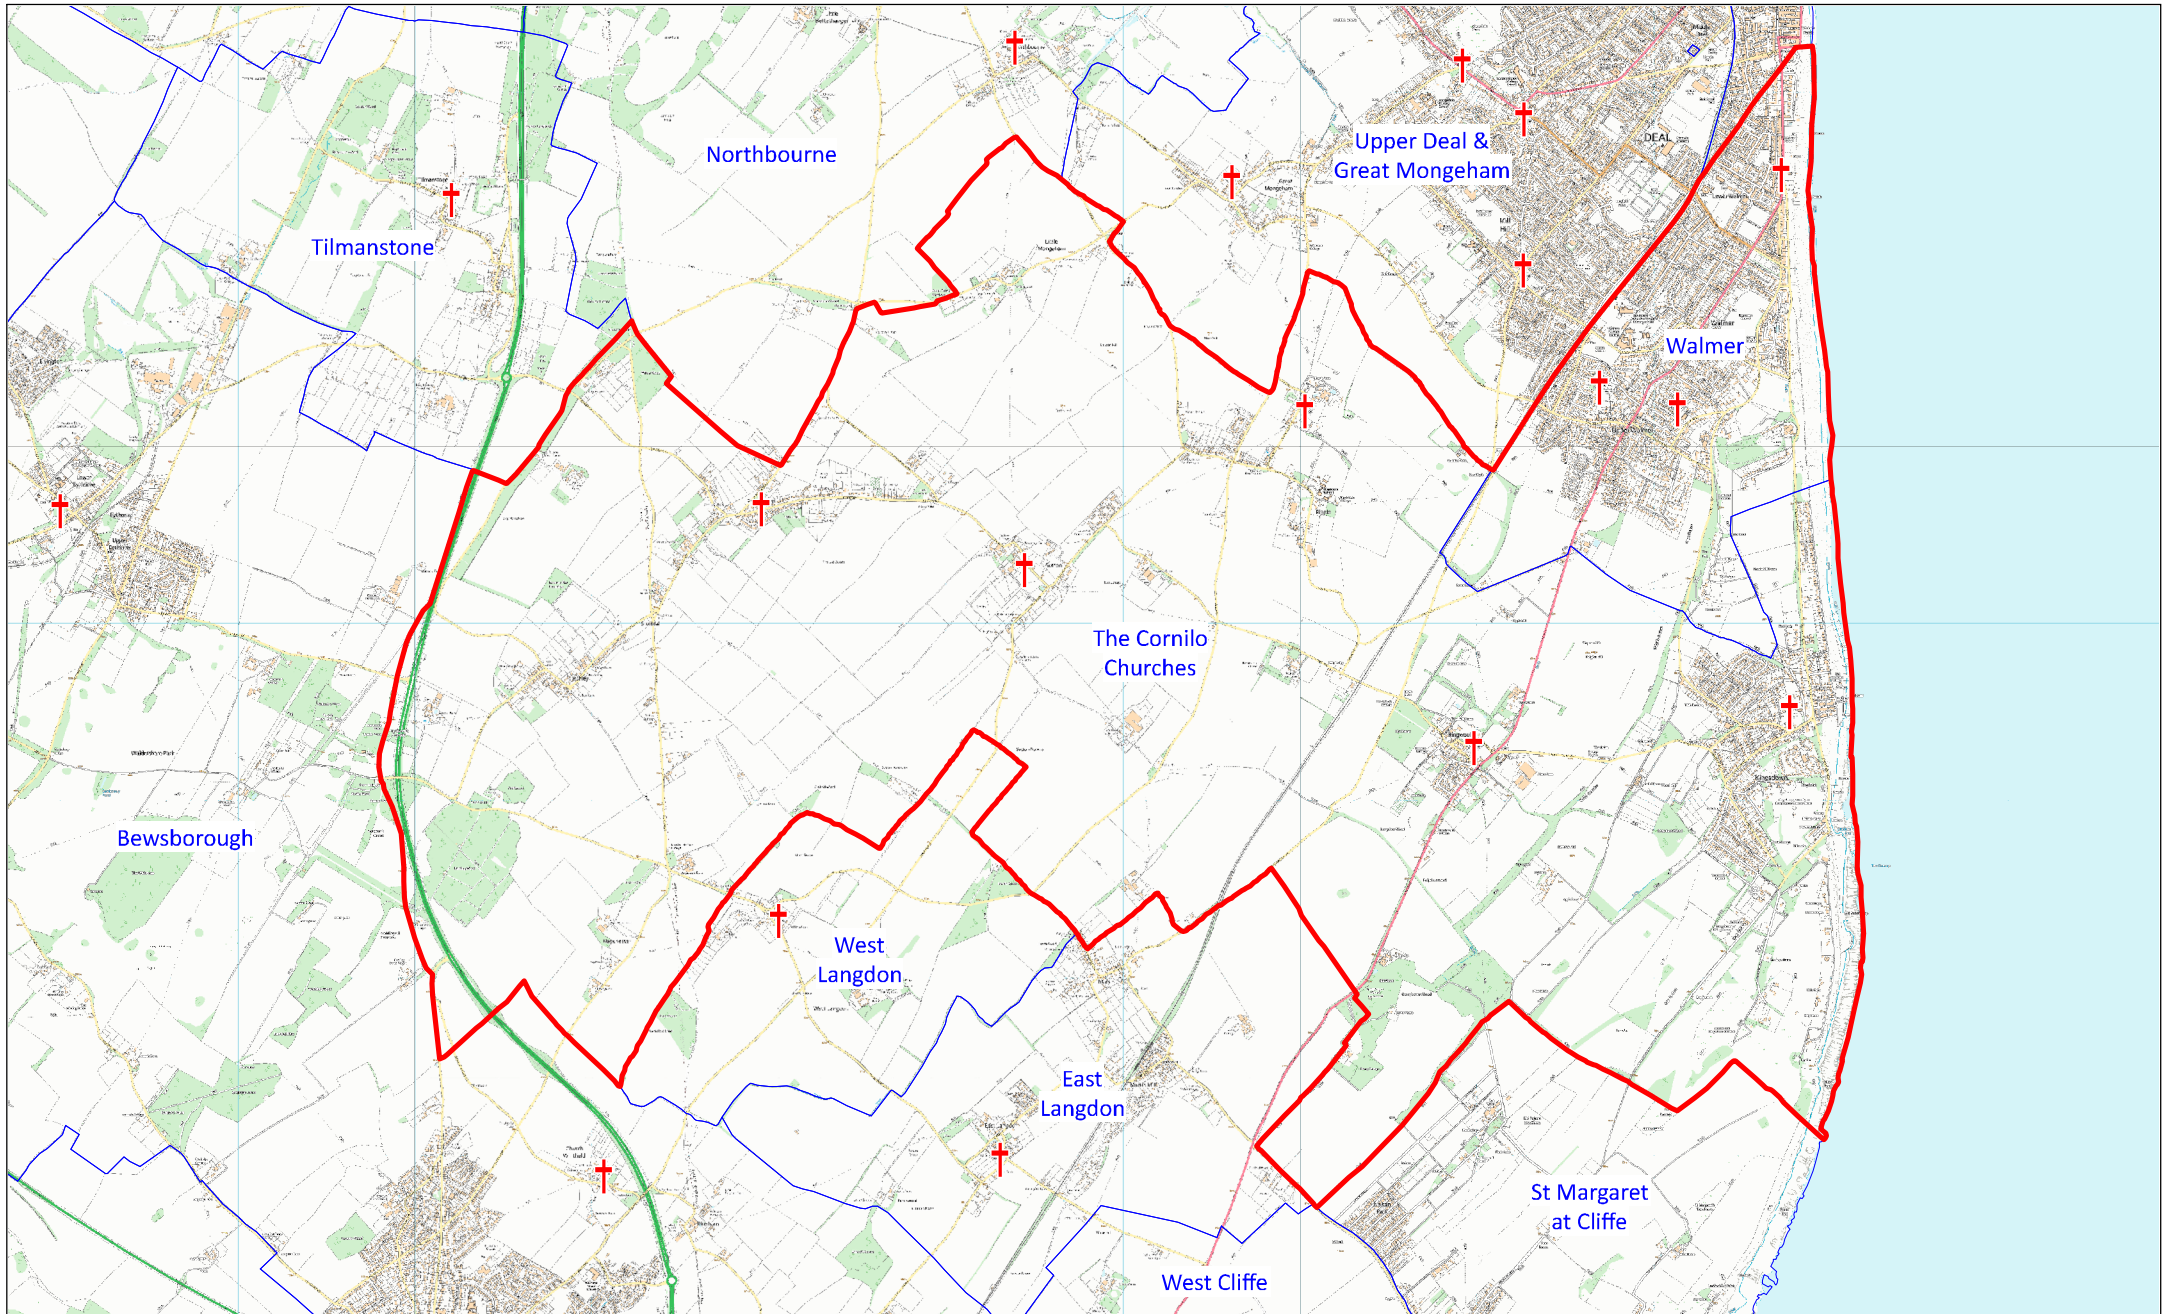

Benefice of Walmer and Cornilo

This map was compiled for the Diocese of Canterbury by Alistair Sutherland in May 2024 with digital data from Field Dynamics. It contains parish data supplied by the Commissioners of the Church of England, church location data from A Church Near You, and Ordnance Survey data reproduced with the permission of Ordnance Survey on behalf of HMSO. ©Crown copyright and database right 2024. All rights reserved. Ordnance Survey licences nos 100040148 and 100019918. Please note that some legal parish names may be abbreviated for clarity.