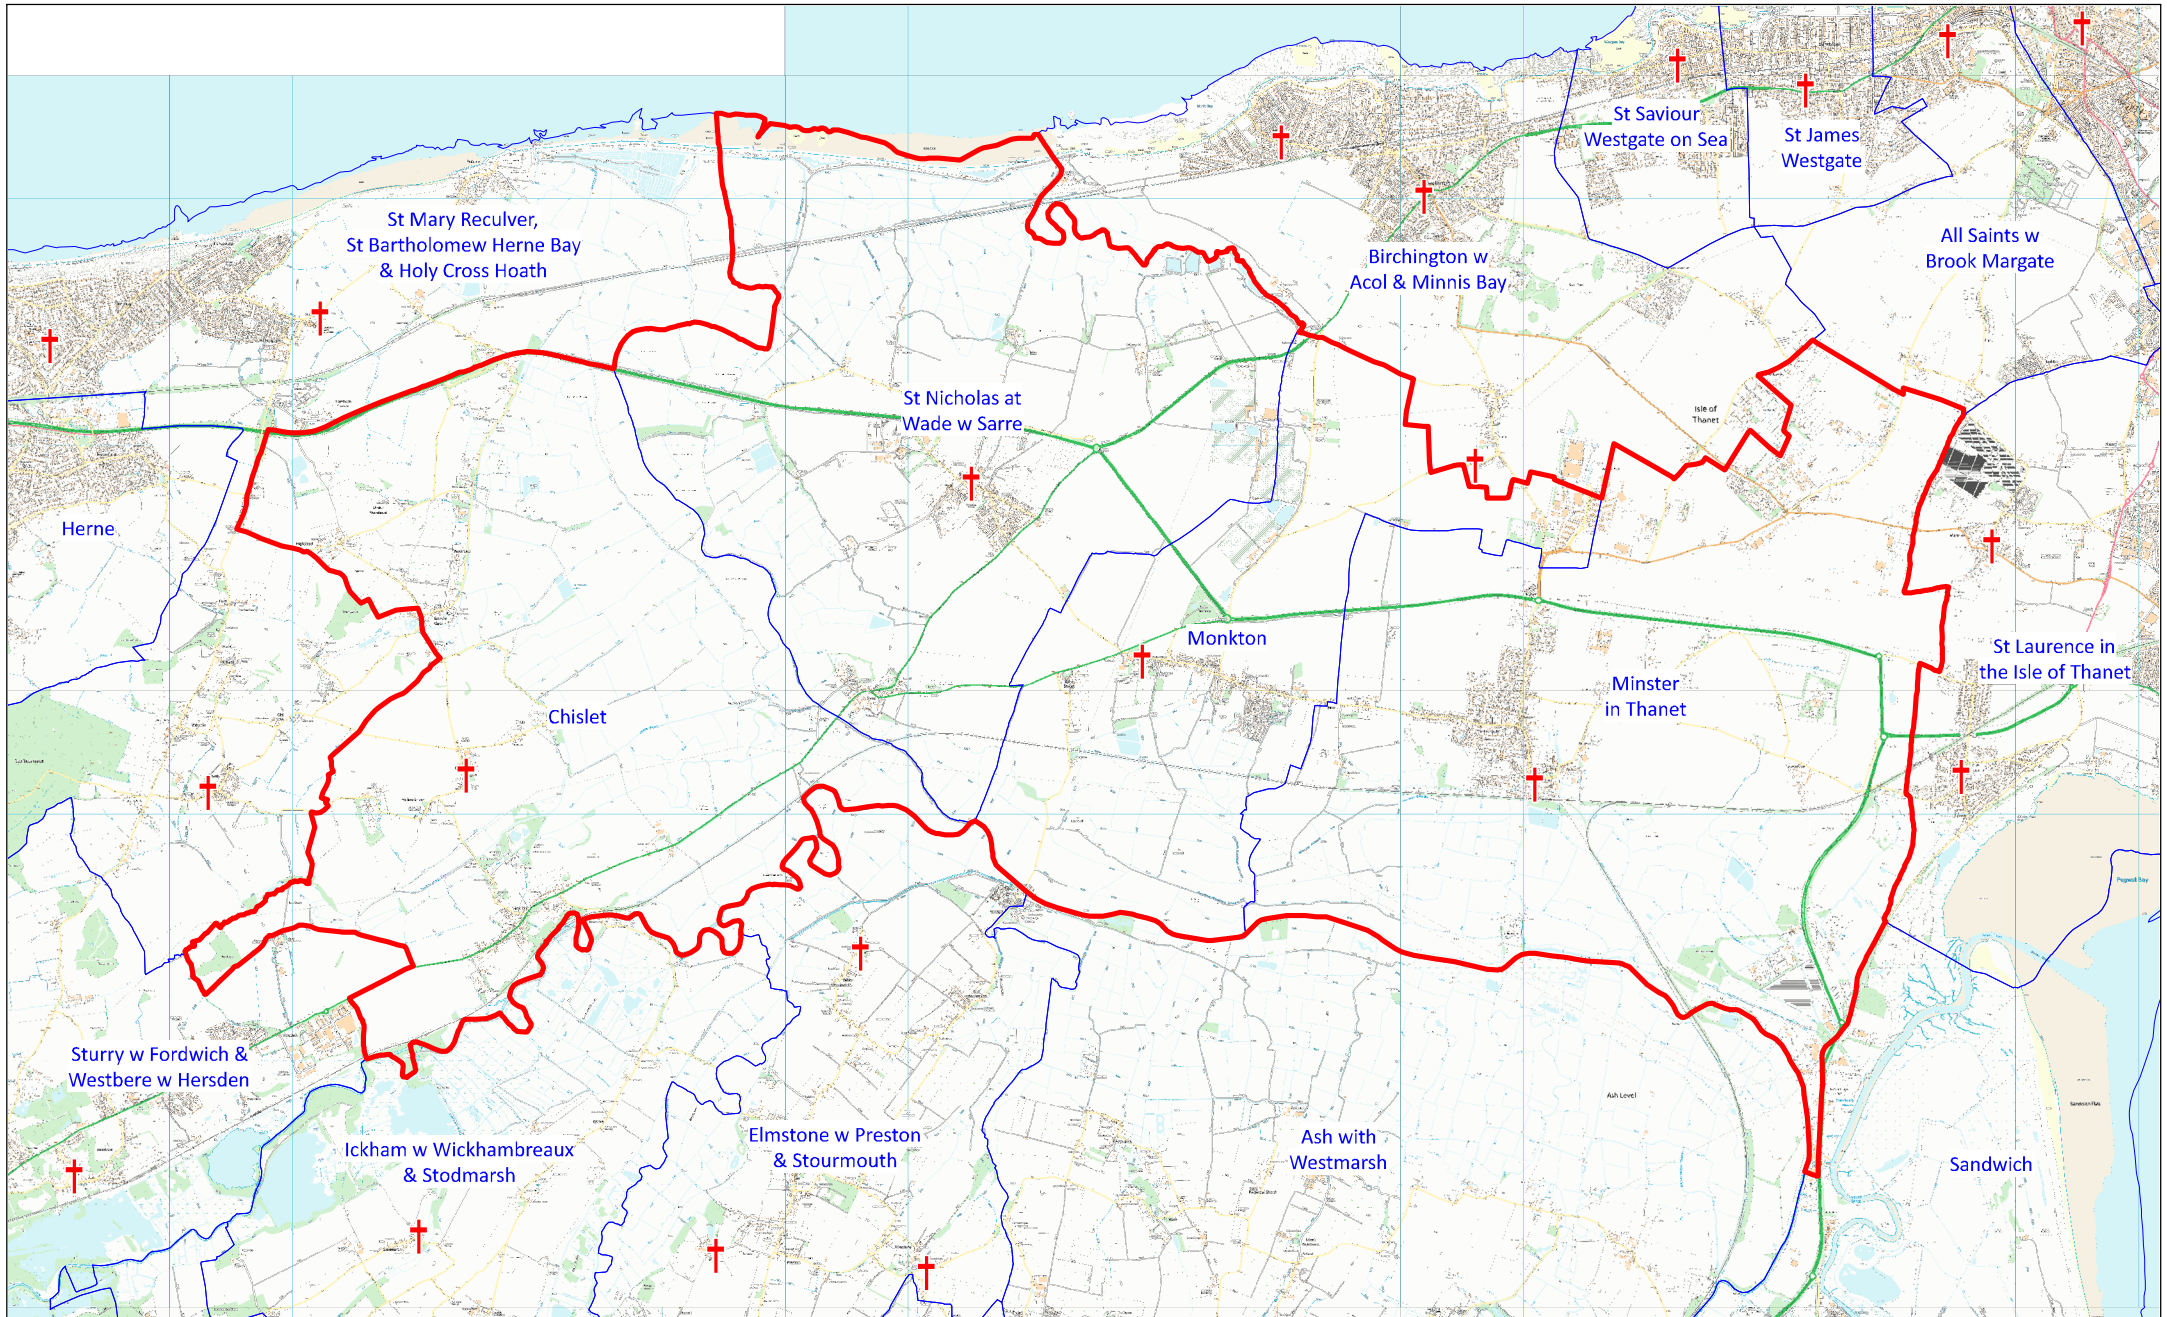

Benefice of Wantsum

This map was compiled for the Diocese of Canterbury by Alistair Sutherland in May 2024 with digital data from Field Dynamics. It contains parish data supplied by the Commissioners of the Church of England, church location data from A Church Near You, and Ordnance Survey data reproduced with the permission of Ordnance Survey on behalf of HMSO. ©Crown copyright and database right 2024. All rights reserved. Ordnance Survey licences nos 100040148 and 100019918. Please note that some legal parish names may be abbreviated for clarity.