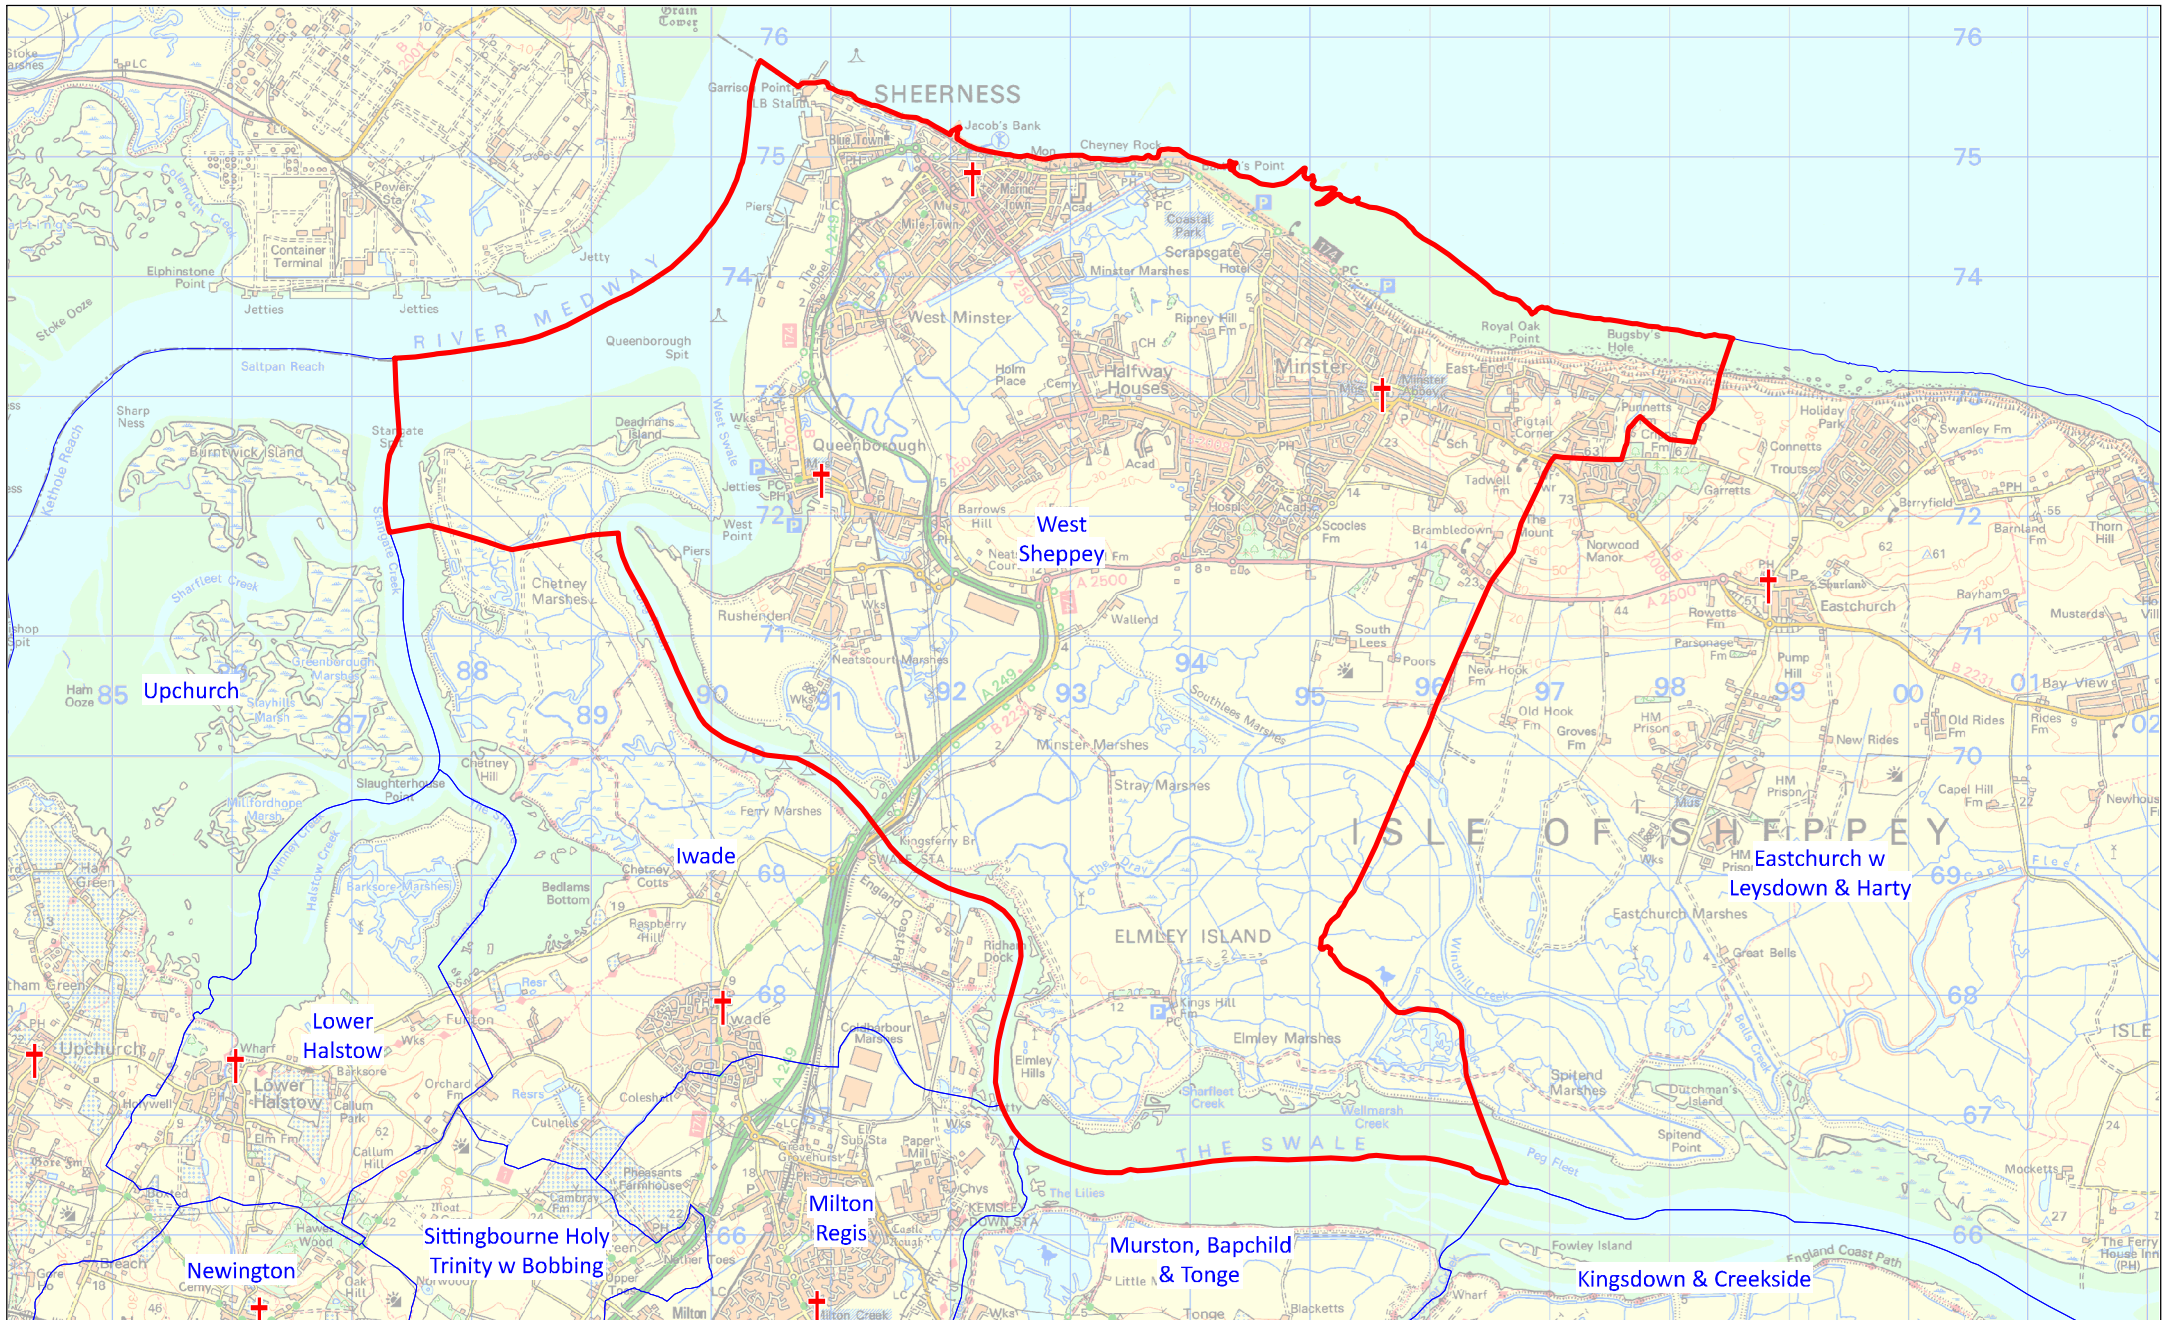

# Benefice and Parish of West Sheppey

This map was compiled for the Diocese of Canterbury by Alistair Sutherland in May 2024 with digital data from Field Dynamics. It contains parish data supplied by the Commissioners of the Church of England, church location data from A Church Near You, and Ordnance Survey data reproduced with the permission of Ordnance Survey on behalf of HMSO. ©Crown copyright and database right 2024. All rights reserved. Ordnance Survey licences nos 100040148 and 100019918. Please note that some legal parish names may be abbreviated for clarity.