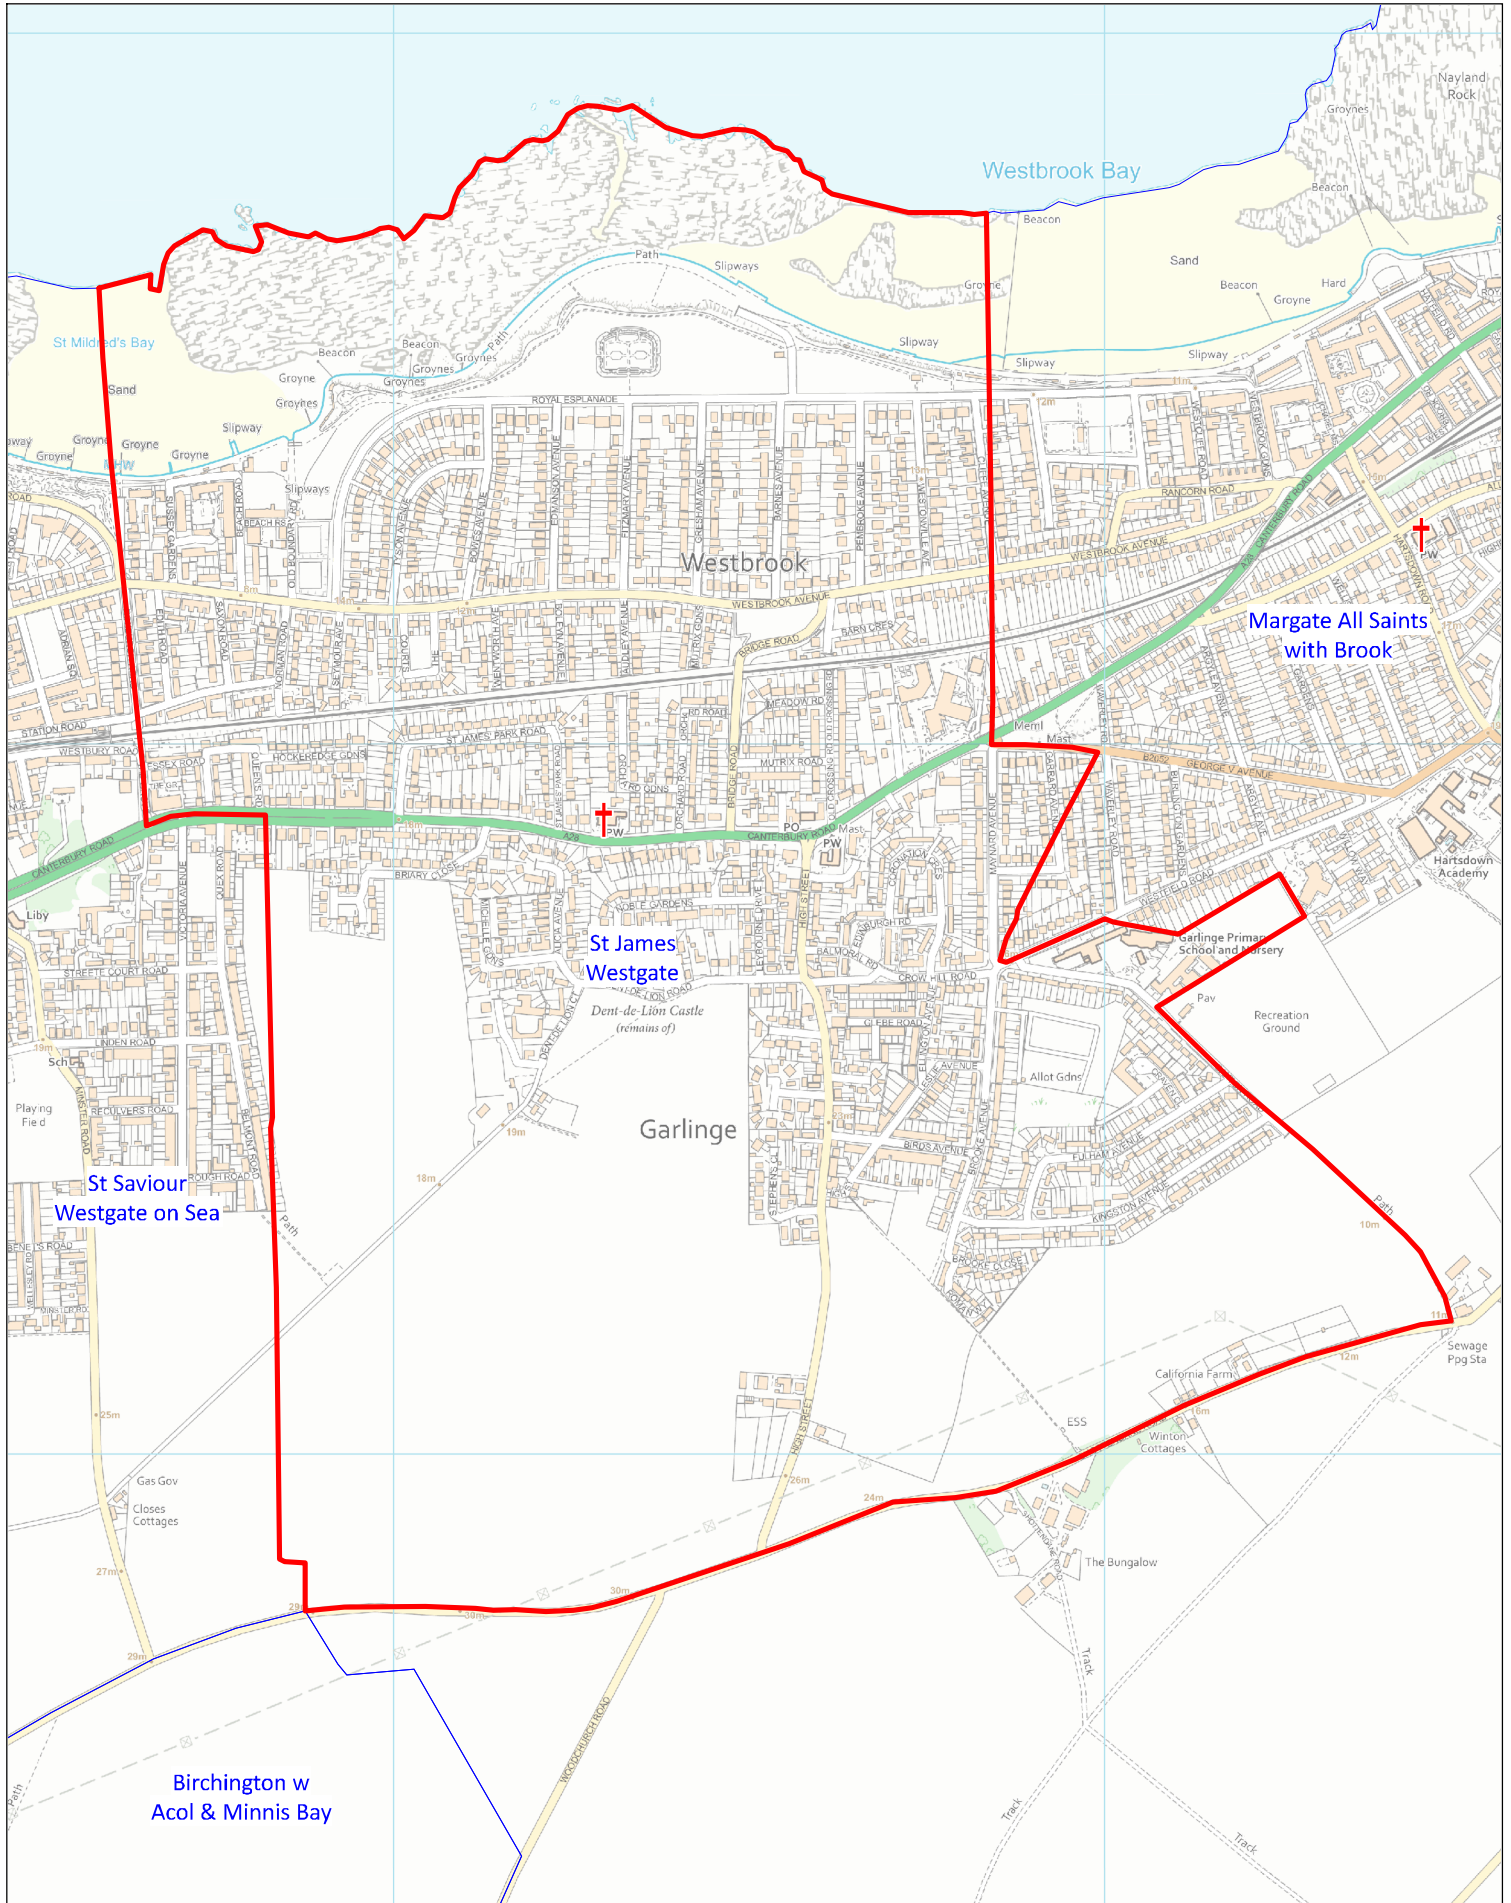

Benefice and Parish of Westgate Saint James

This map was compiled for the Diocese of Canterbury by Alistair Sutherland in May 2024 with digital data from Field Dynamics. It contains parish data supplied by the Commissioners of the Church of England, church location data from A Church Near You, and Ordnance Survey data reproduced with the permission of Ordnance Survey on behalf of HMSO. ©Crown copyright and database right 2024. All rights reserved. Ordnance Survey licences nos 100040148 and 100019918. Please note that some legal parish names may be abbreviated for clarity.