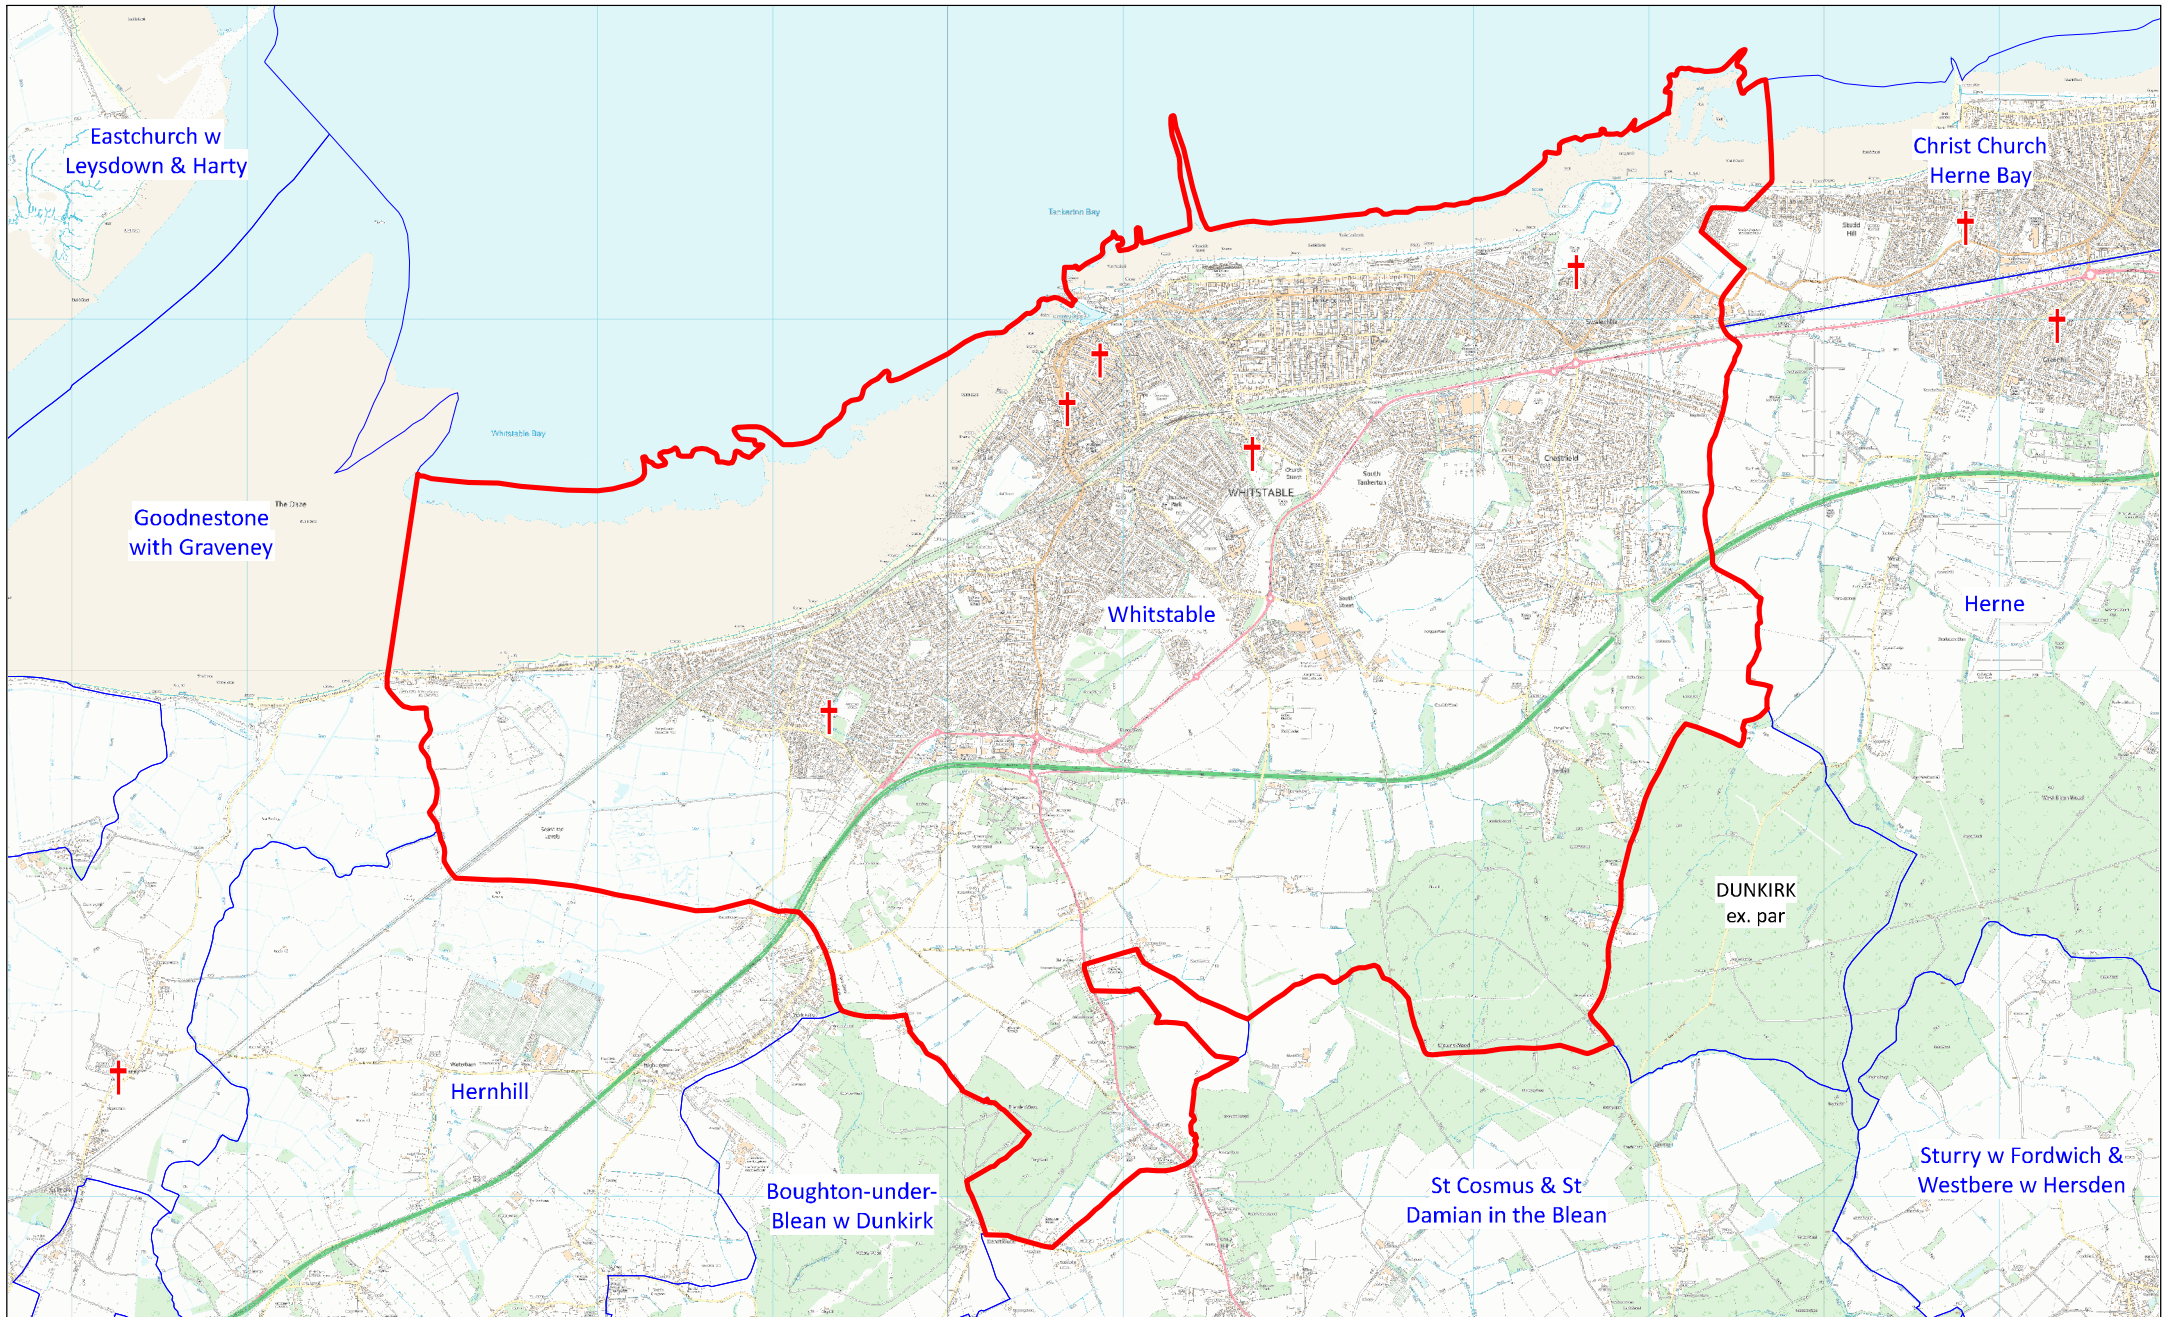

# Benefice and Parish of Whitstable

This map was compiled for the Diocese of Canterbury by Alistair Sutherland in May 2024 with digital data from Field Dynamics. It contains parish data supplied by the Commissioners of the Church of England, church location data from A Church Near You, and Ordnance Survey data reproduced with the permission of Ordnance Survey on behalf of HMSO. ©Crown copyright and database right 2024. All rights reserved. Ordnance Survey licences nos 100040148 and 100019918. Please note that some legal parish names may be abbreviated for clarity.